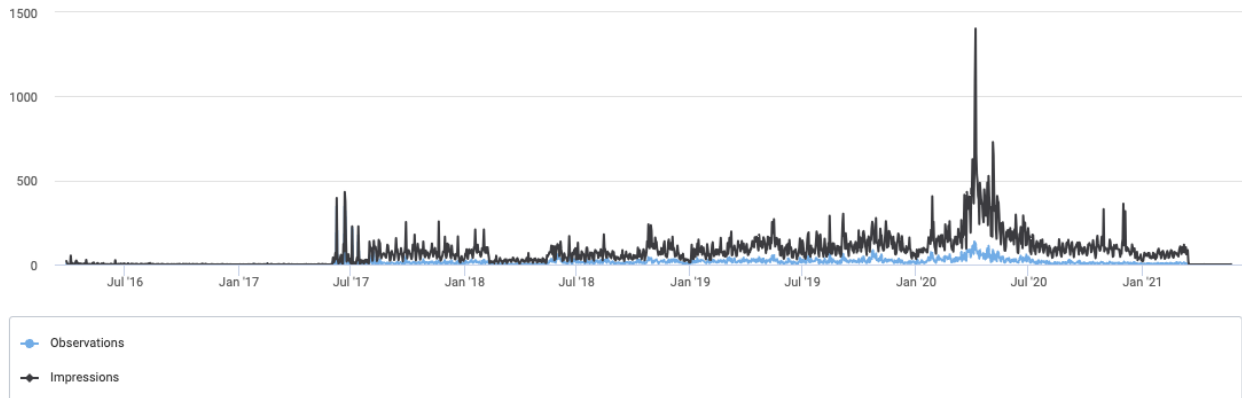

Response visualization

02/01/2024 8:53 am EST

Each target's page will show a visualization of the target's responses at the top of the page.

3/27/2016 - 5/23/2021 > Daily Responses

In the upper right corner of that visualization is a hamburger menu. Using it, you can choose to

- View the visualization on your full screen
- Print the chart
- Download an image in PNG format
- Download an image in JPEG format
- Download a PDF of the visualization
- Download an image in SVG format
- Download the data table in CSV format
- Download the data table in Excel format
- View the data table