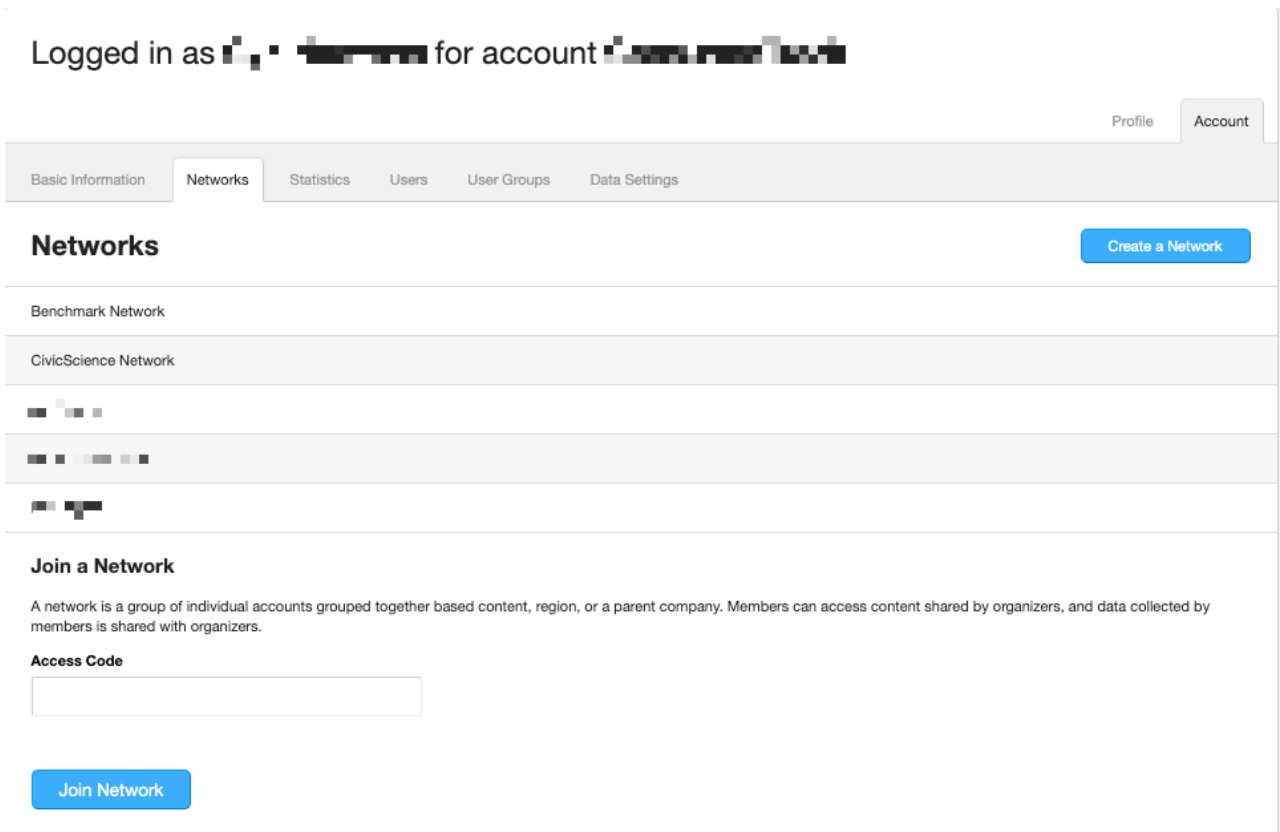

Joining a Network

11/10/2023 3:50 pm EST

Go to *Settings* in the top navigation bar.

Click on *Account*, then *Networks*.

Go down to the *Join a Network* section. Enter the network access code you received from the network's owner in the *Access Code* field and click *Join Network*.