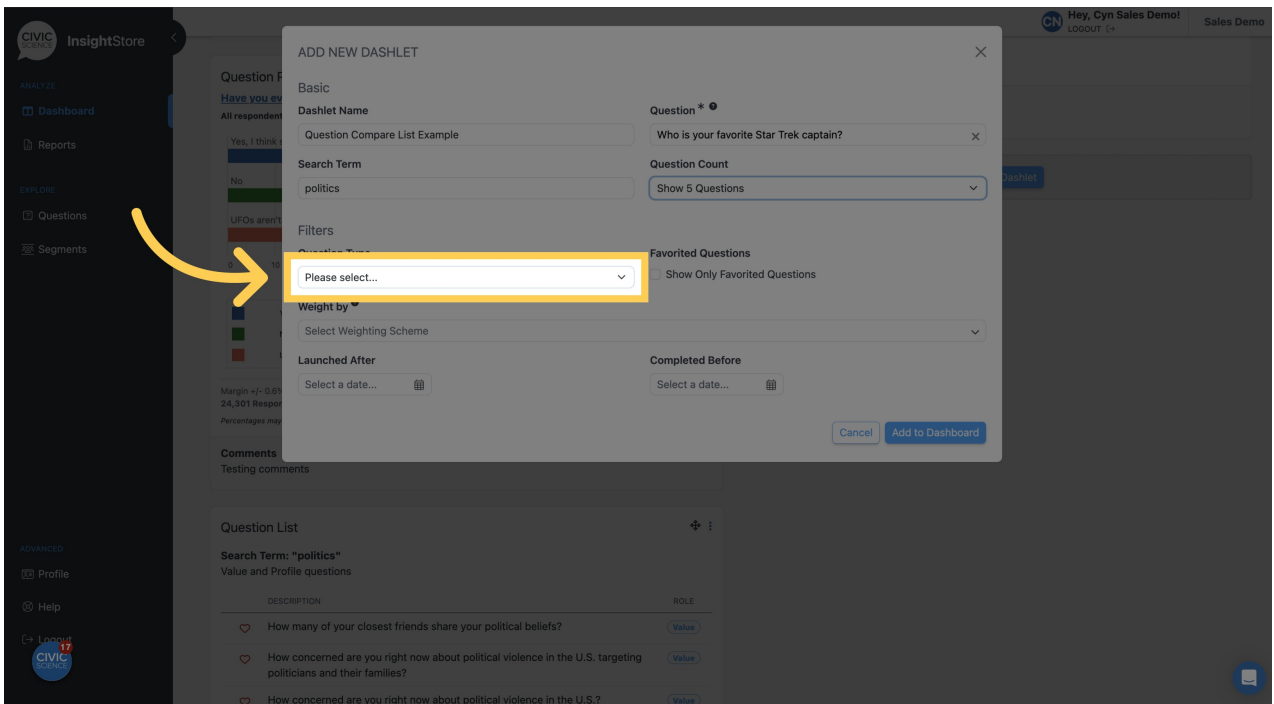

4. Go to the bottom of the dashboard and click **Add New Dashlet**.

5. Select **Question Compare List** from the dropdown menu.

6. Click Next.

7. Give your new dashlet a descriptive name.

8. Enter a question ID or search criteria.

9. Select your desired question from the results list.

10. Enter the search criteria for questions to compare to the first question.

11. Choose the number of questions to show in the compare list - five, ten, fifteen, or twenty.

12. If needed, select a question type filter.

13. Choose a weighting scheme.

14. Select a *Launched After* date if desired.

15. Choose a *Completed Before* date if needed.

16. Click *Add to Dashboard* and view your new dashlet.