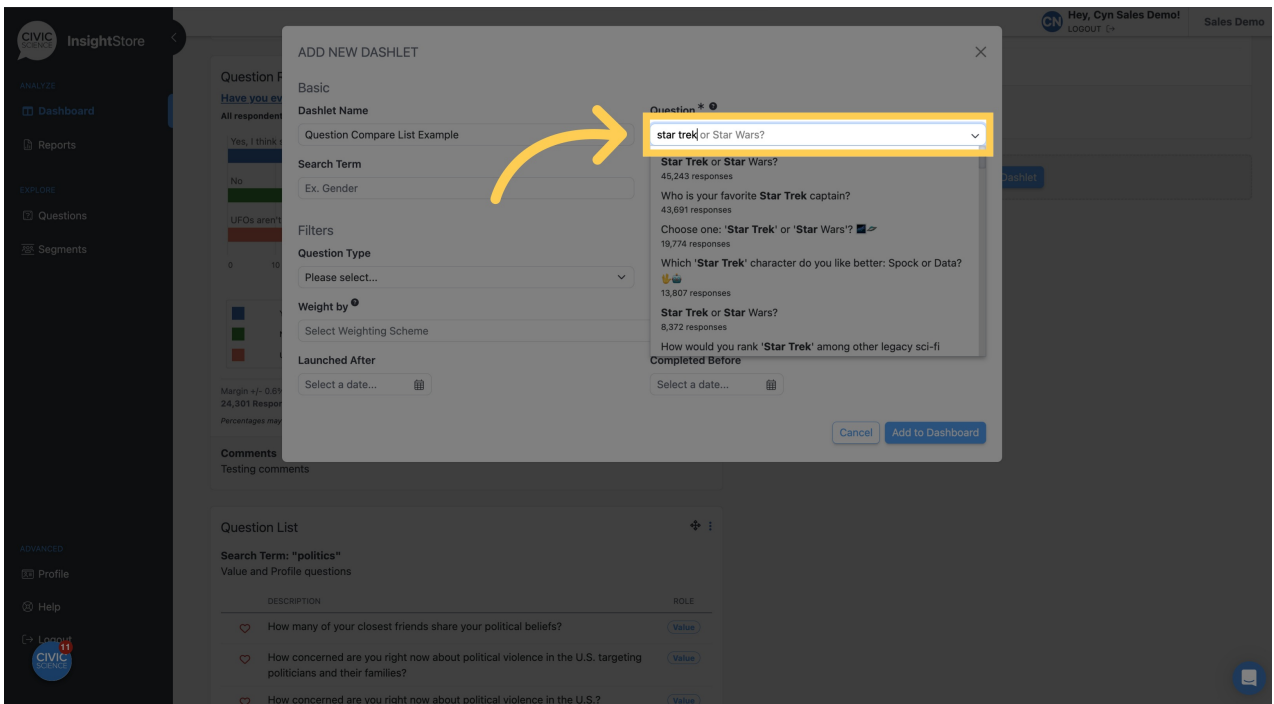

4. Go to the bottom of the dashboard and click **Add New Dashlet**.

5. Select **Question Compare List** from the dropdown menu.

6. Click Next.

7. Give your new dashlet a descriptive name.

8. Enter a question ID or search criteria.

9. Select your desired question from the results list.

10. Enter the search criteria for questions to compare to the first question.

11. Choose the number of questions to show in the compare list - five, ten, fifteen, or twenty.