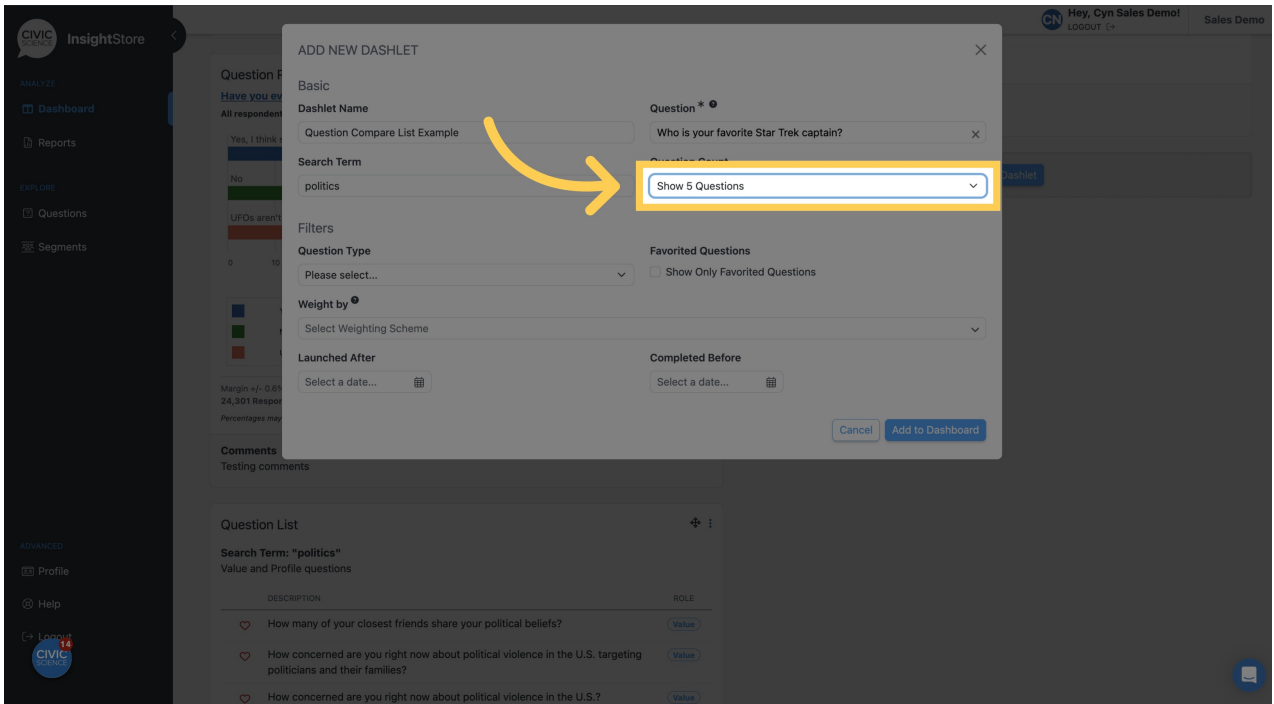

4. Go to the bottom of the dashboard and click **Add New Dashlet**.

5. Select **Question Compare List** from the dropdown menu.

6. Click Next.

7. Give your new dashlet a descriptive name.

8. Enter a question ID or search criteria.

9. Select your desired question from the results list.

10. Enter the search criteria for questions to compare to the first question.

11. Choose the number of questions to show in the compare list - five, ten, fifteen, or twenty.