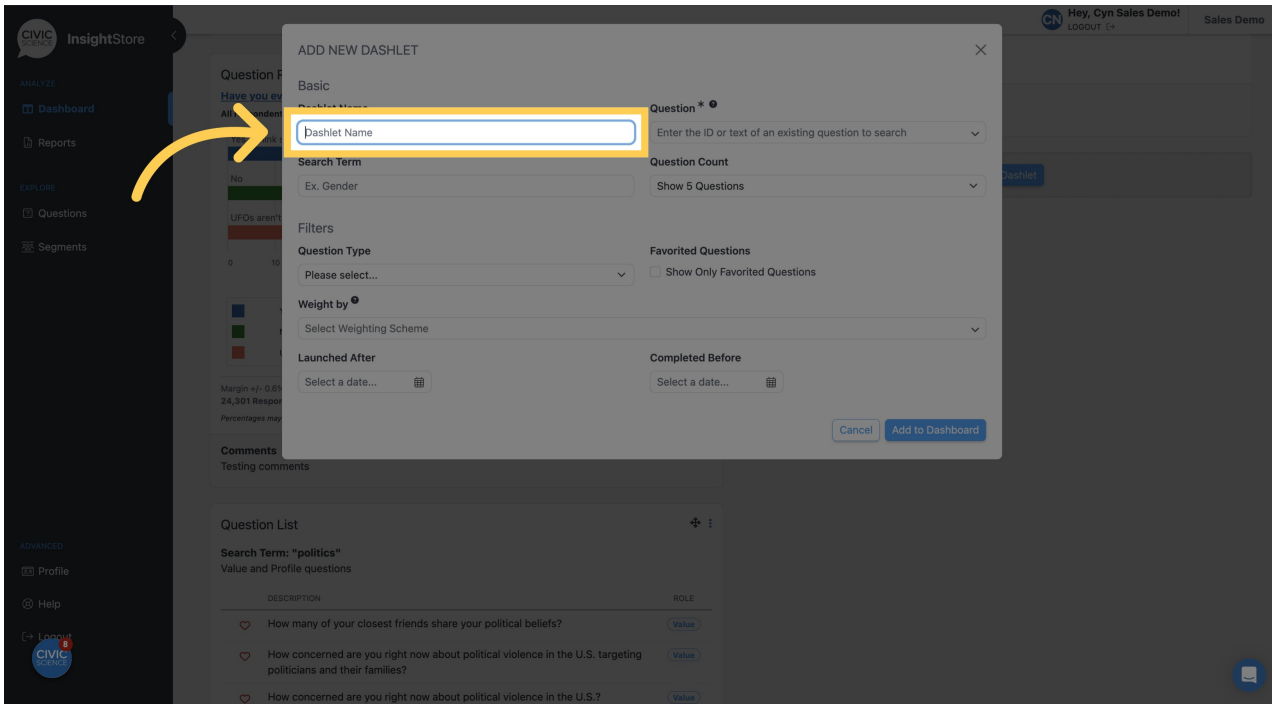

4. Go to the bottom of the dashboard and click **Add New Dashlet**.

5. Select **Question Compare List** from the dropdown menu.

6. Click Next.

7. Give your new dashlet a descriptive name.

8. Enter a question ID or search criteria.

9. Select your desired question from the results list.

10. Enter the search criteria for questions to compare to the first question.

11. Choose the number of questions to show in the compare list - five, ten, fifteen, or twenty.