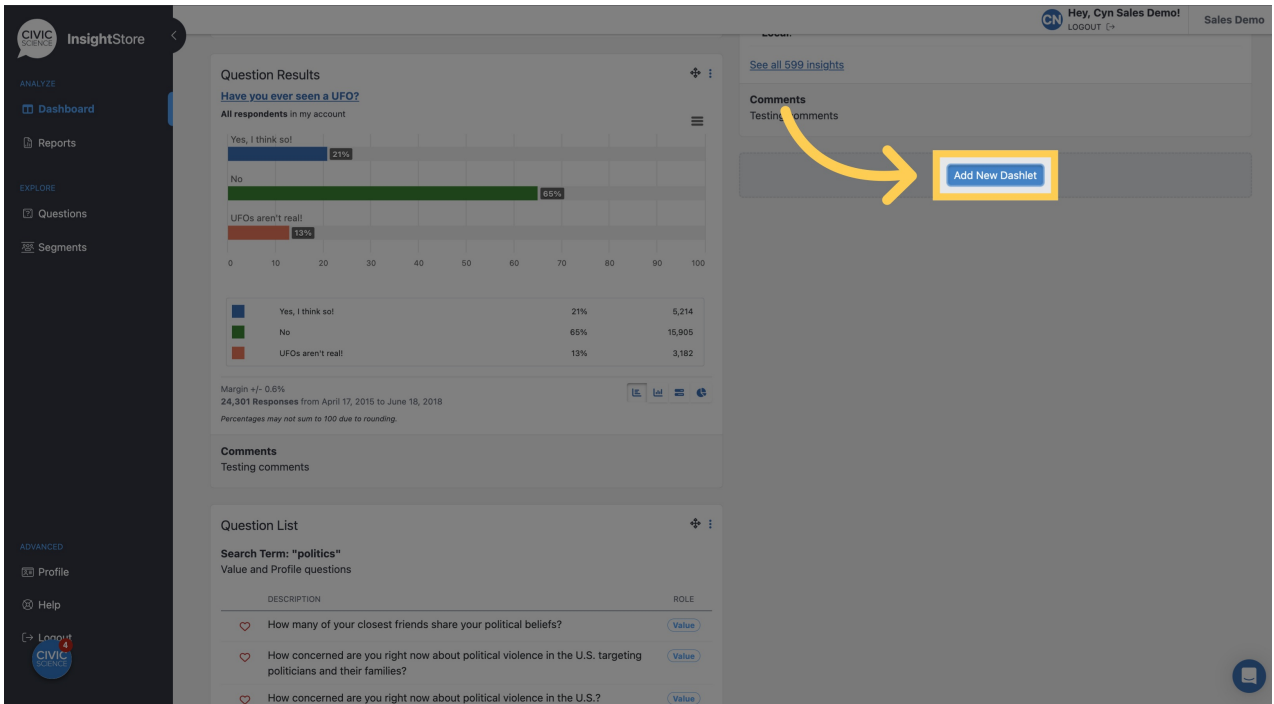

Video: Adding a question compare list dashlet

01/31/2024 1:29 pm EST

In this guide, you will learn to add a question compare list dashlet to a dashboard. Follow the steps below to customize your dashboard and gain valuable insights.

4. Go to the bottom of the dashboard and click **Add New Dashlet**.

5. Select **Question Compare List** from the dropdown menu.

6. Click Next.

7. Give your new dashlet a descriptive name.

8. Enter a question ID or search criteria.