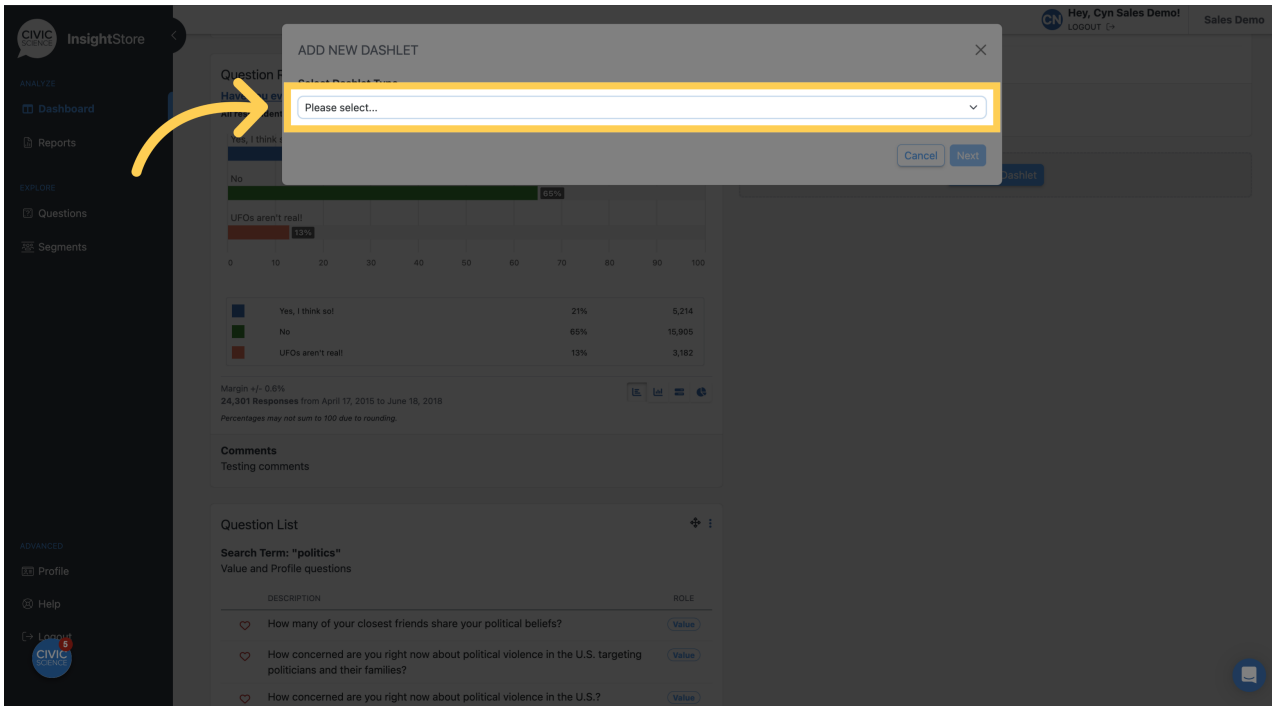

Video: Adding a question compare list dashlet

01/31/2024 1:29 pm EST

In this guide, you will learn to add a question compare list dashlet to a dashboard. Follow the steps below to customize your dashboard and gain valuable insights.

4. Go to the bottom of the dashboard and click **Add New Dashlet**.

5. Select **Question Compare List** from the dropdown menu.

6. Click Next.

7. Give your new dashlet a descriptive name.

8. Enter a question ID or search criteria.