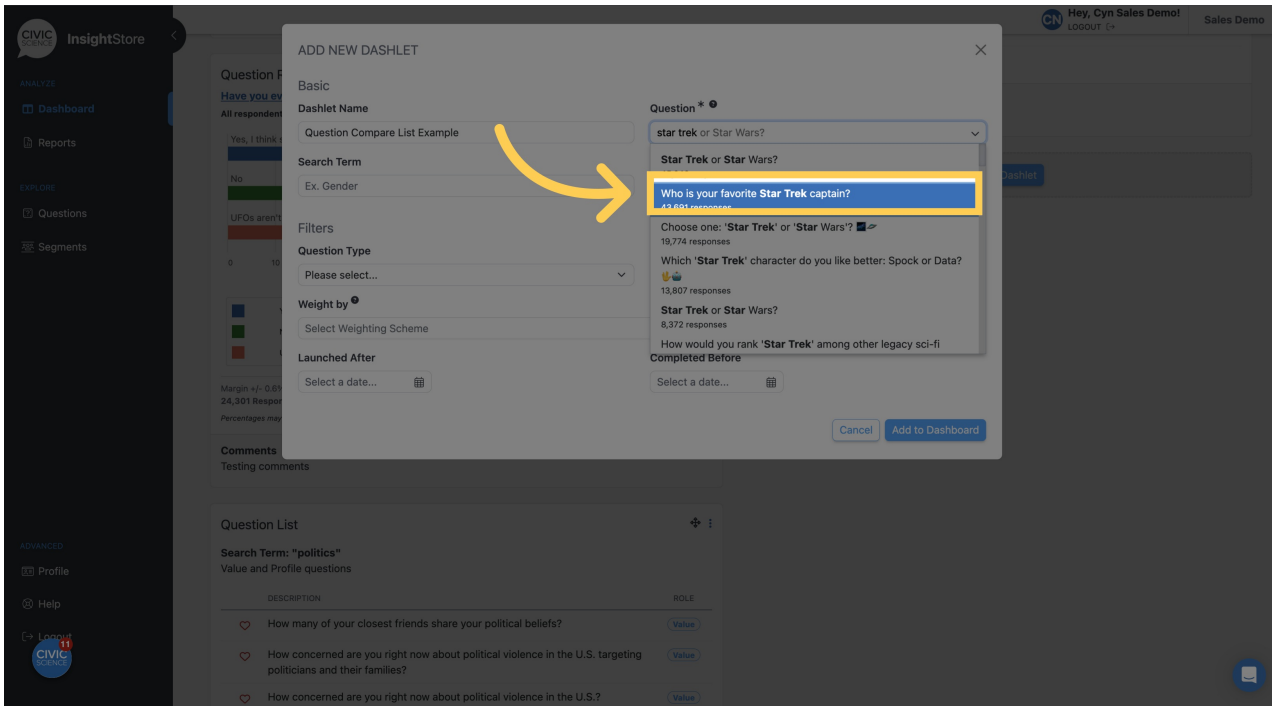

10. Enter the search criteria for questions to compare to the first question.