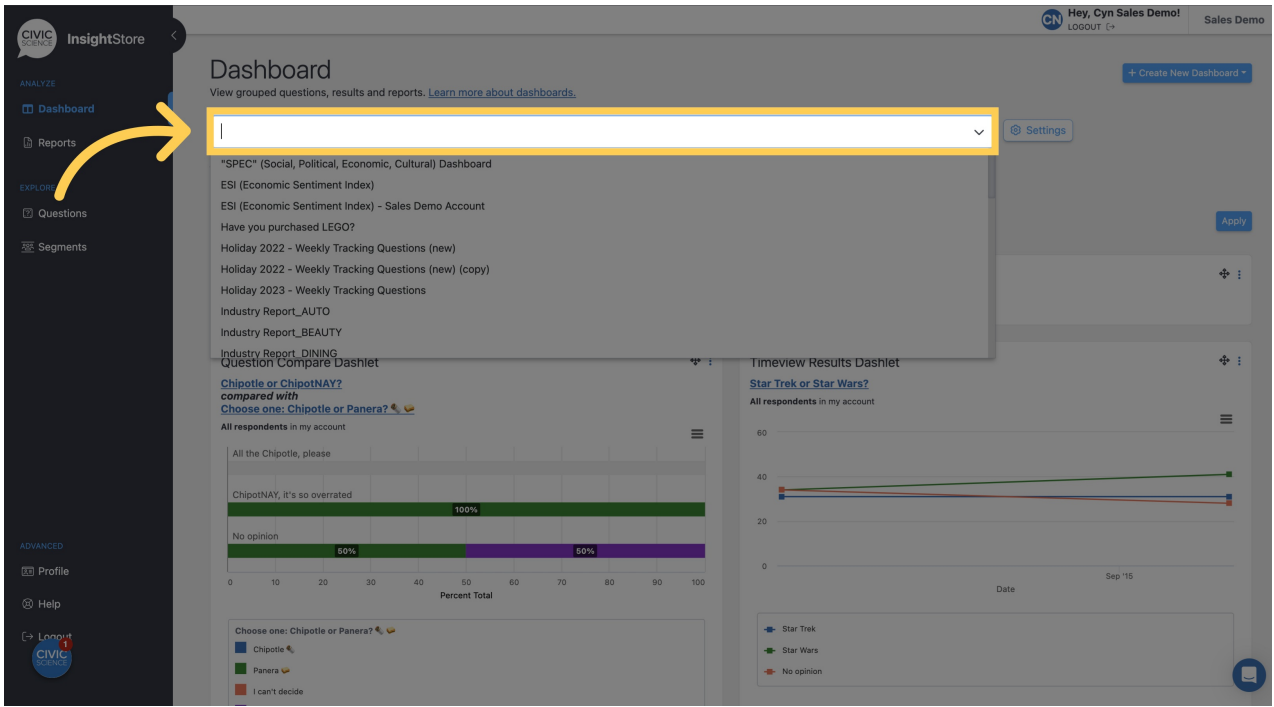

Video: Adding a question compare list dashlet

01/31/2024 1:29 pm EST

In this guide, you will learn to add a question compare list dashlet to a dashboard. Follow the steps below to customize your dashboard and gain valuable insights.

4. Go to the bottom of the dashboard and click **Add New Dashlet**.

5. Select **Question Compare List** from the dropdown menu.

6. Click Next.

7. Give your new dashlet a descriptive name.

8. Enter a question ID or search criteria.