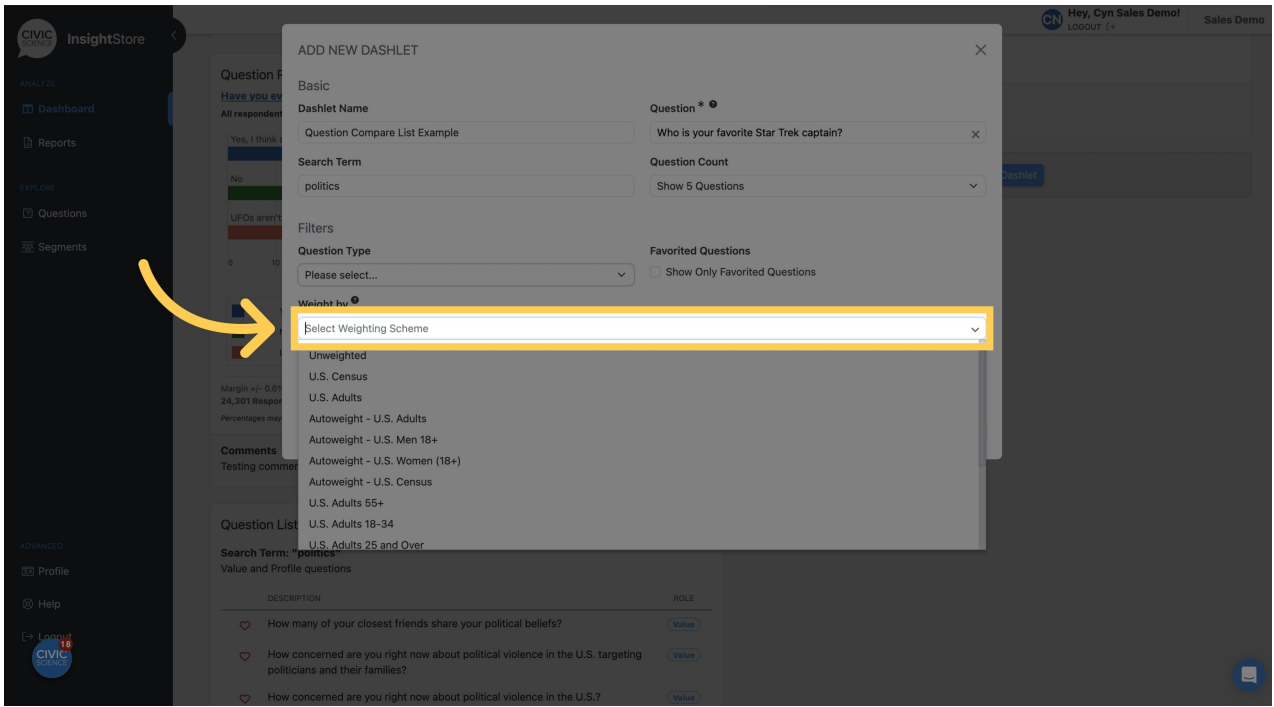

14. Select a *Launched After* date if desired.