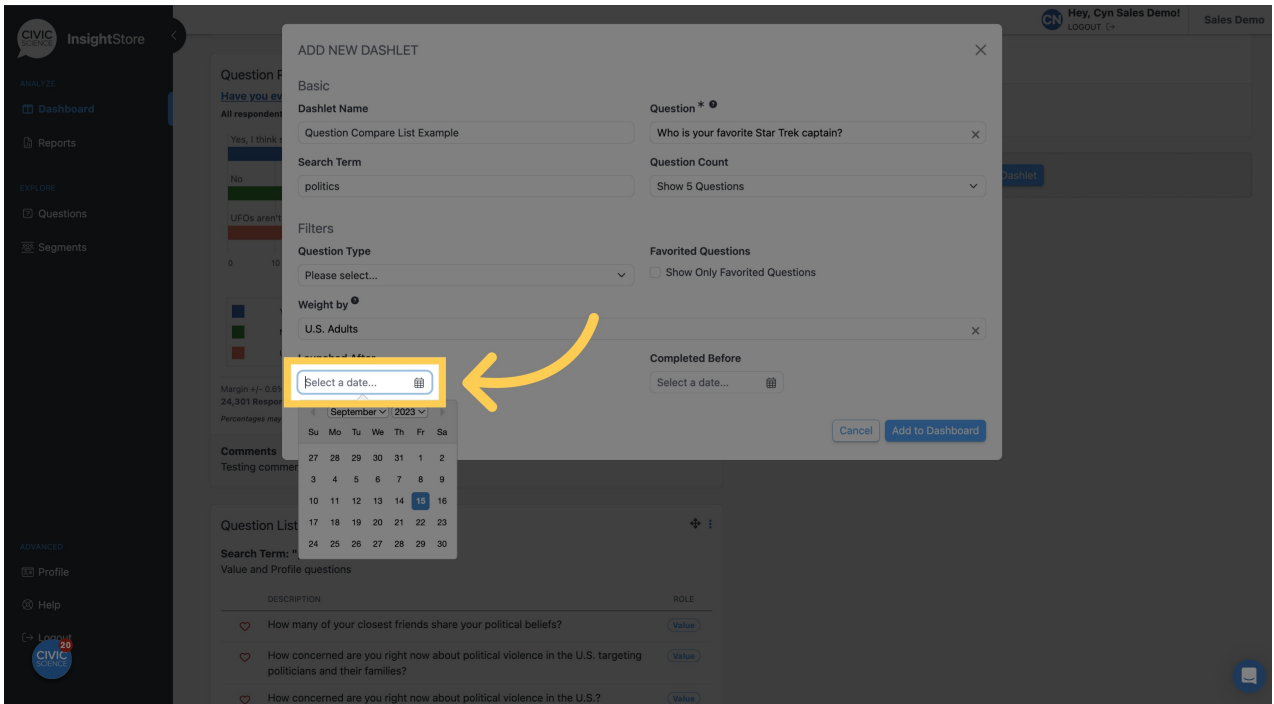

4. Go to the bottom of the dashboard and click **Add New Dashlet**.

5. Select **Question Compare List** from the dropdown menu.

6. Click Next.

7. Give your new dashlet a descriptive name.

8. Enter a question ID or search criteria.

9. Select your desired question from the results list.

10. Enter the search criteria for questions to compare to the first question.

11. Choose the number of questions to show in the compare list - five, ten, fifteen, or twenty.

12. If needed, select a question type filter.

13. Choose a weighting scheme.

14. Select a *Launched After* date if desired.

15. Choose a *Completed Before* date if needed.

16. Click *Add to Dashboard* and view your new dashlet.