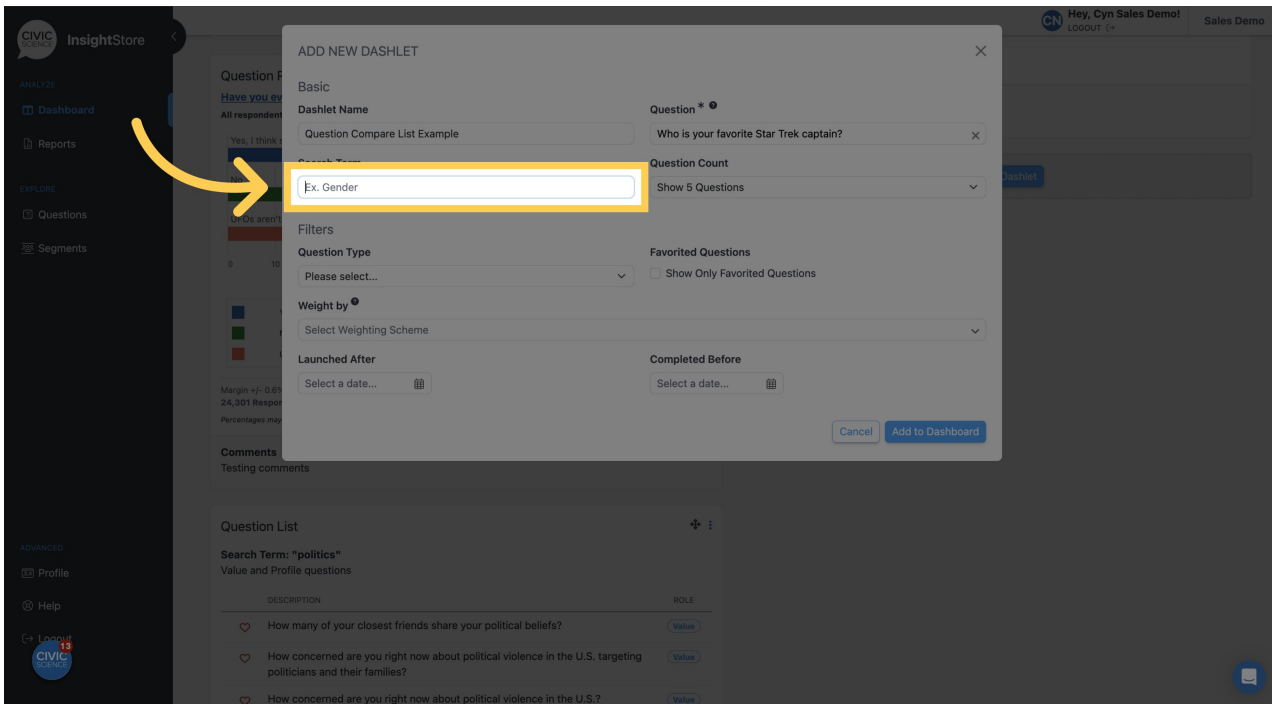

11. Choose the number of questions to show in the compare list - five, ten, fifteen, or twenty.