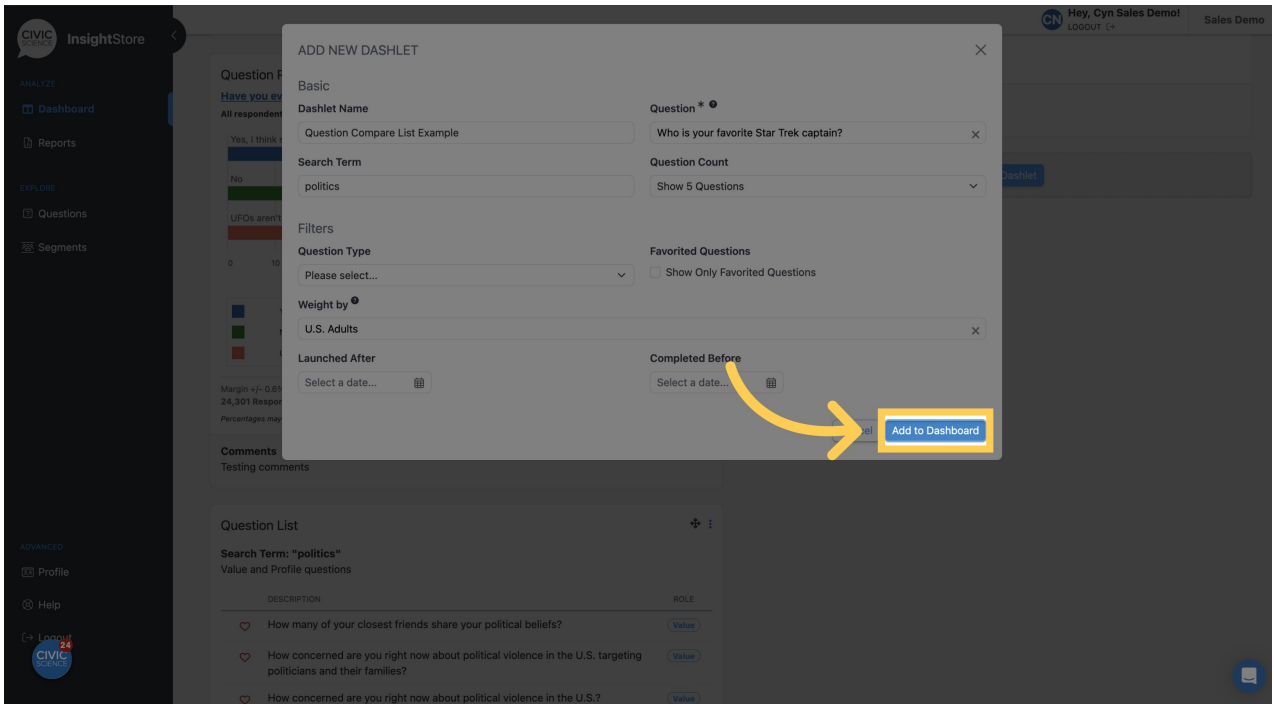

12. If needed, select a question type filter.

13. Choose a weighting scheme.

14. Select a *Launched After* date if desired.

15. Choose a *Completed Before* date if needed.

16. Click *Add to Dashboard* and view your new dashlet.