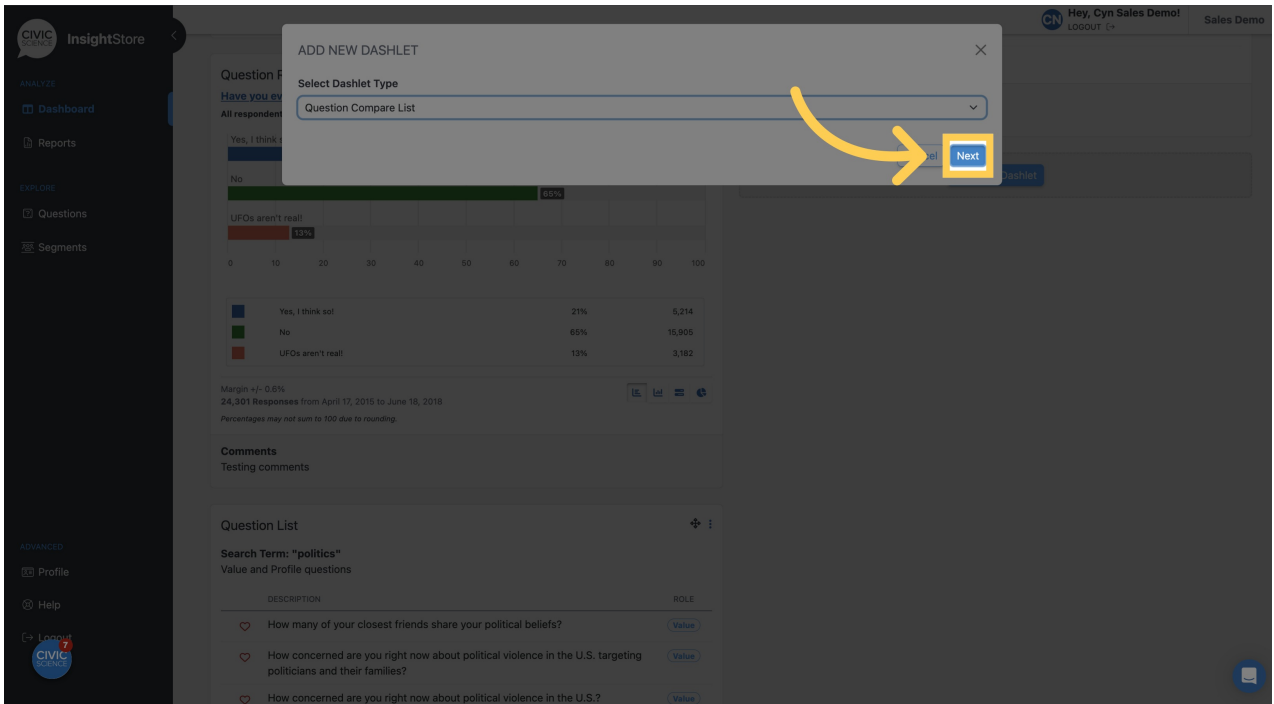

Video: Adding a question compare list dashlet

01/31/2024 1:29 pm EST

In this guide, you will learn to add a question compare list dashlet to a dashboard. Follow the steps below to customize your dashboard and gain valuable insights.

4. Go to the bottom of the dashboard and click **Add New Dashlet**.

5. Select **Question Compare List** from the dropdown menu.

6. Click Next.

7. Give your new dashlet a descriptive name.

8. Enter a question ID or search criteria.