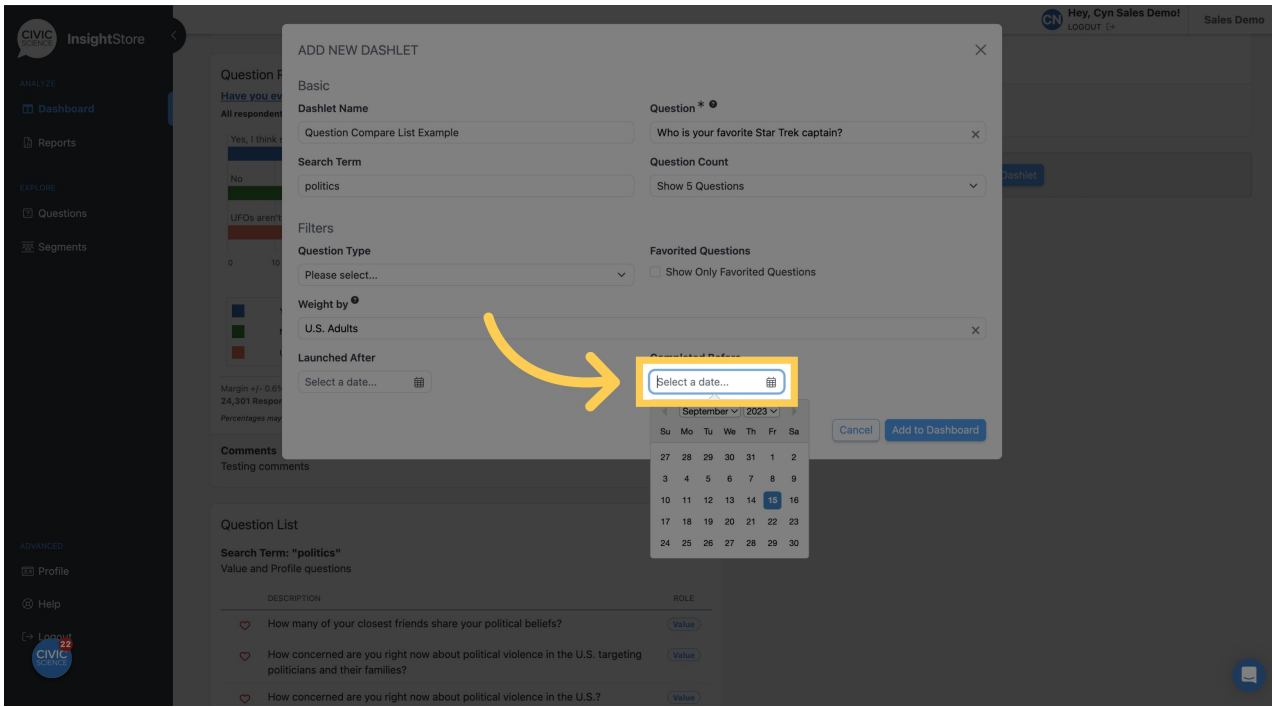

9. Select your desired question from the results list.

10. Enter the search criteria for questions to compare to the first question.

11. Choose the number of questions to show in the compare list - five, ten, fifteen, or twenty.

12. If needed, select a question type filter.

13. Choose a weighting scheme.

14. Select a *Launched After* date if desired.

15. Choose a *Completed Before* date if needed.

16. Click *Add to Dashboard* and view your new dashlet.

17. Click this symbol and drag your dashlet to its desired position.

Question Results
Have you ever seen a UFO?
All respondents in my account

Response	Percentage	Count
Yes, I think so!	21%	5,214
No	65%	15,905
UFOs aren't real!	13%	3,182