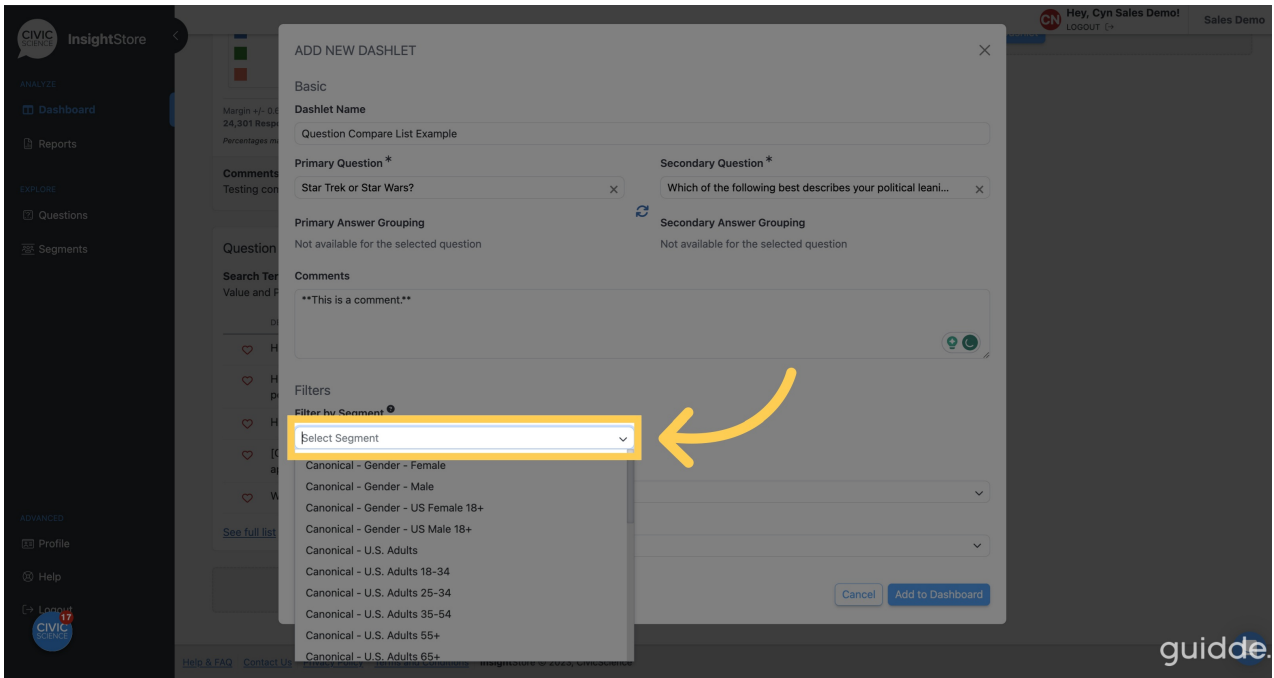

8. Go to the *Dashlet Name* field.

9. Enter a descriptive name for your dashlet.

10. Go to the *Primary Question* search field.

11. Enter an ID or search criteria for the first question.

12. Choose your question from the results list.

13. Go to the *Secondary Question* search field.

14. Enter the ID or search criteria for your second question.

15. Select your question from the results list.

16. Enter any desired comments in the *Comment* field. You may use **basic markdown** to format them.

17. Choose a segment if desired.

18. Apply a weighting scheme.

19. Choose a date filter if needed.

20. Click *Add to Dashboard* and view your new dashlet.

21. To relocate the dashlet, click the move cursor symbol and drag the dashlet to its desired position.