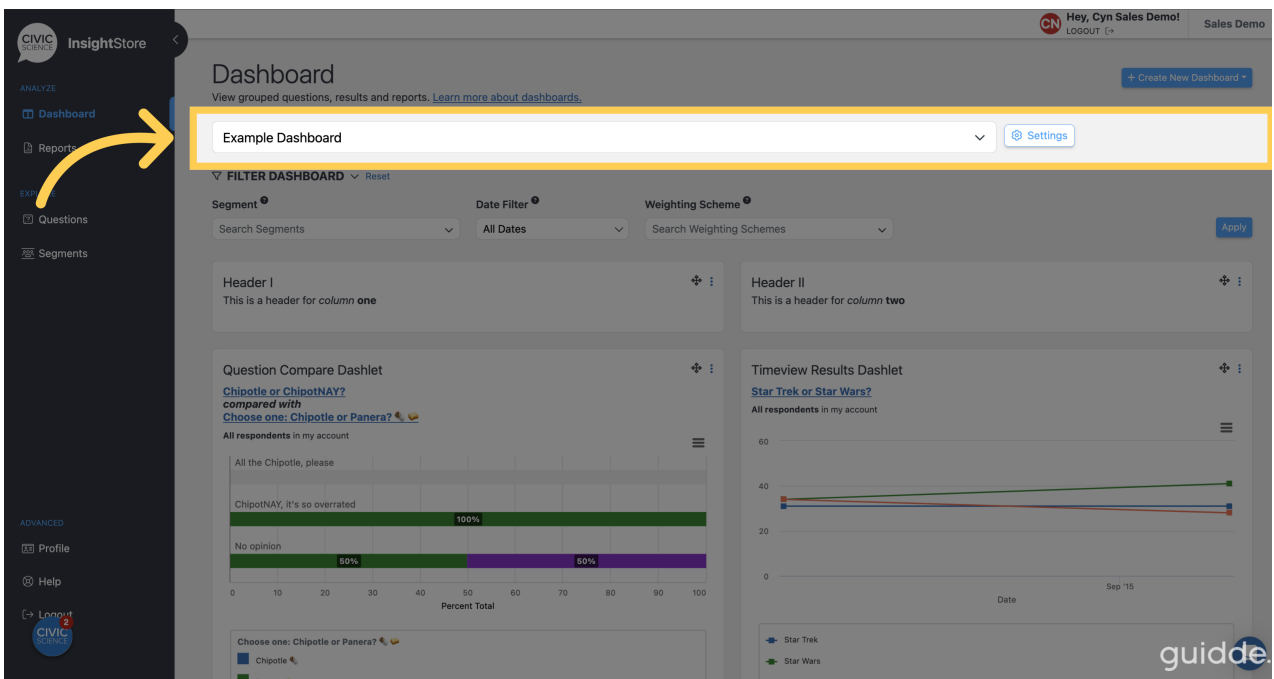

Video: adding a question compare dashlet

01/31/2024 1:29 pm EST

This guide will walk you through the steps to add a question compare dashlet to a dashboard.

Your browser does not support HTML5 video.

1. Go to insightstore.civicscience.com
2. From the landing page, click *Dashboard*.

3. Go to the *Dashboard* dropdown menu.

4. Select your dashboard from the list.

5. Go to the bottom of the dashboard and click *Add New Dashlet*.

6. Select *Question Compare* from the dropdown list.

7. Click *Next* to continue.

8. Go to the *Dashlet Name* field.

9. Enter a descriptive name for your dashlet.

10. Go to the *Primary Question* search field.

11. Enter an ID or search criteria for the first question.

12. Choose your question from the results list.