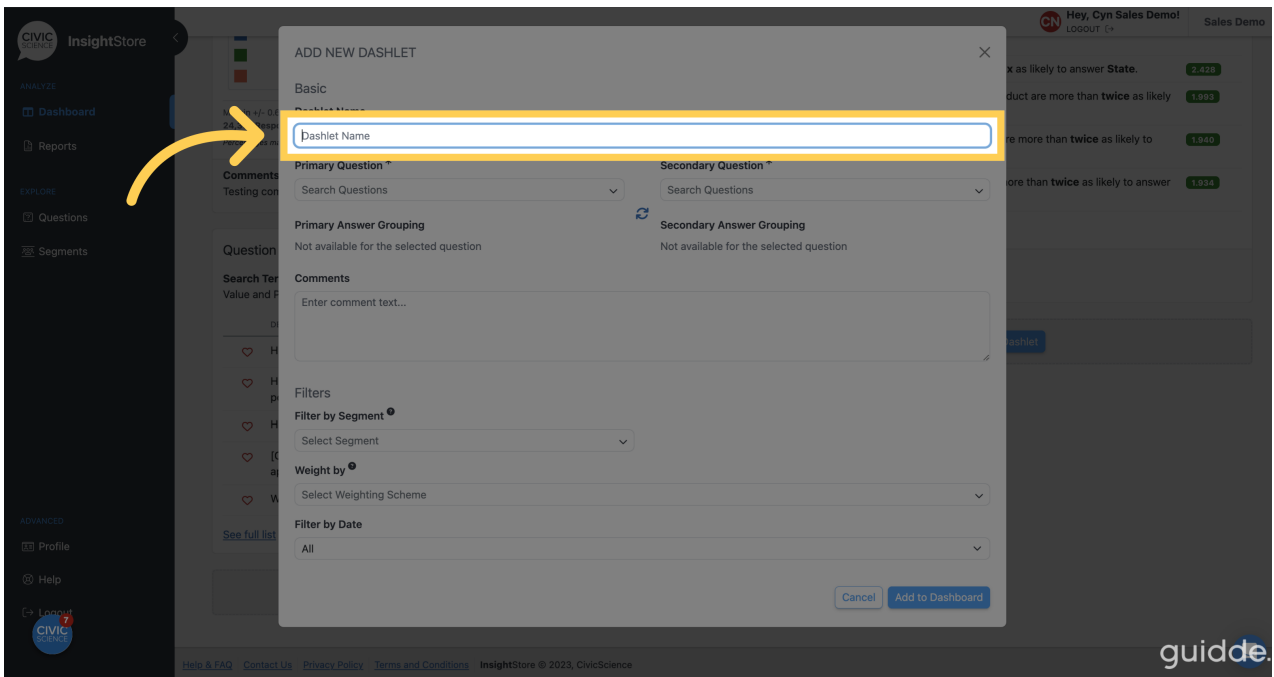

Video: adding a question compare dashlet

01/31/2024 1:29 pm EST

This guide will walk you through the steps to add a question compare dashlet to a dashboard.

Your browser does not support HTML5 video.

1. Go to insightstore.civicscience.com
2. From the landing page, click *Dashboard*.

3. Go to the *Dashboard* dropdown menu.

4. Select your dashboard from the list.

5. Go to the bottom of the dashboard and click *Add New Dashlet*.

6. Select *Question Compare* from the dropdown list.

7. Click *Next* to continue.

8. Go to the *Dashlet Name* field.

9. Enter a descriptive name for your dashlet.

10. Go to the *Primary Question* search field.

11. Enter an ID or search criteria for the first question.

12. Choose your question from the results list.