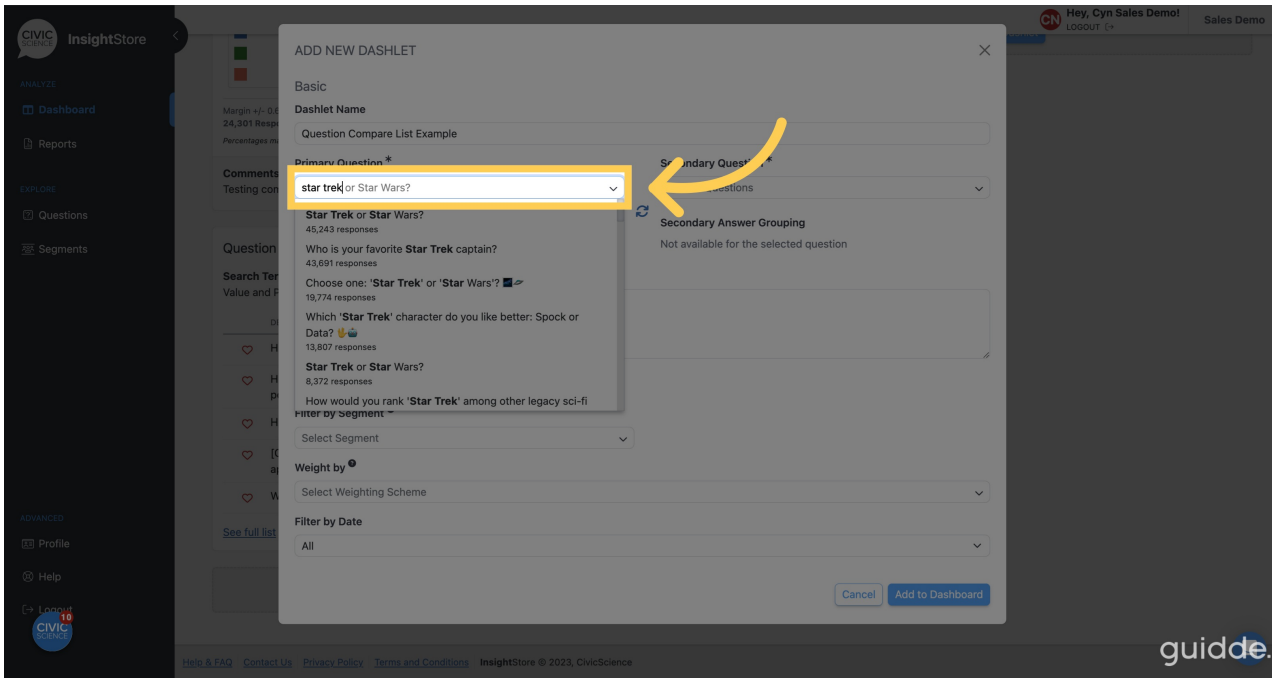

8. Go to the *Dashlet Name* field.

9. Enter a descriptive name for your dashlet.

10. Go to the *Primary Question* search field.

11. Enter an ID or search criteria for the first question.

12. Choose your question from the results list.