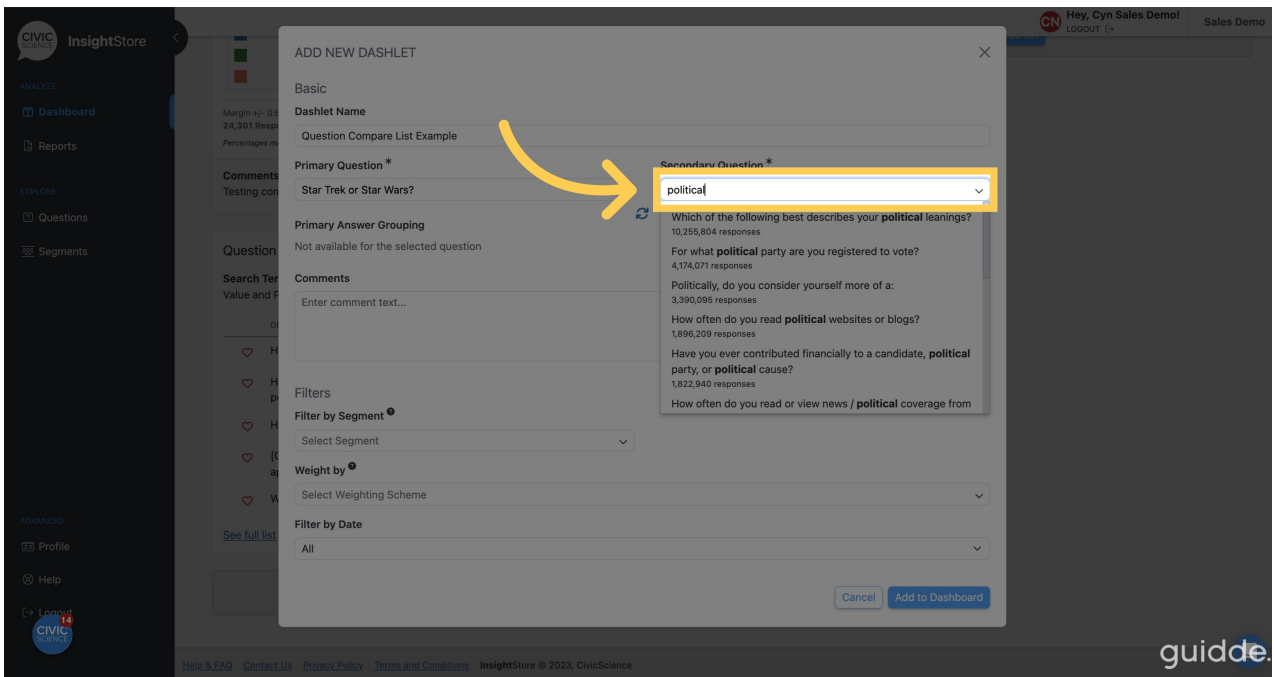

15. Select your question from the results list.