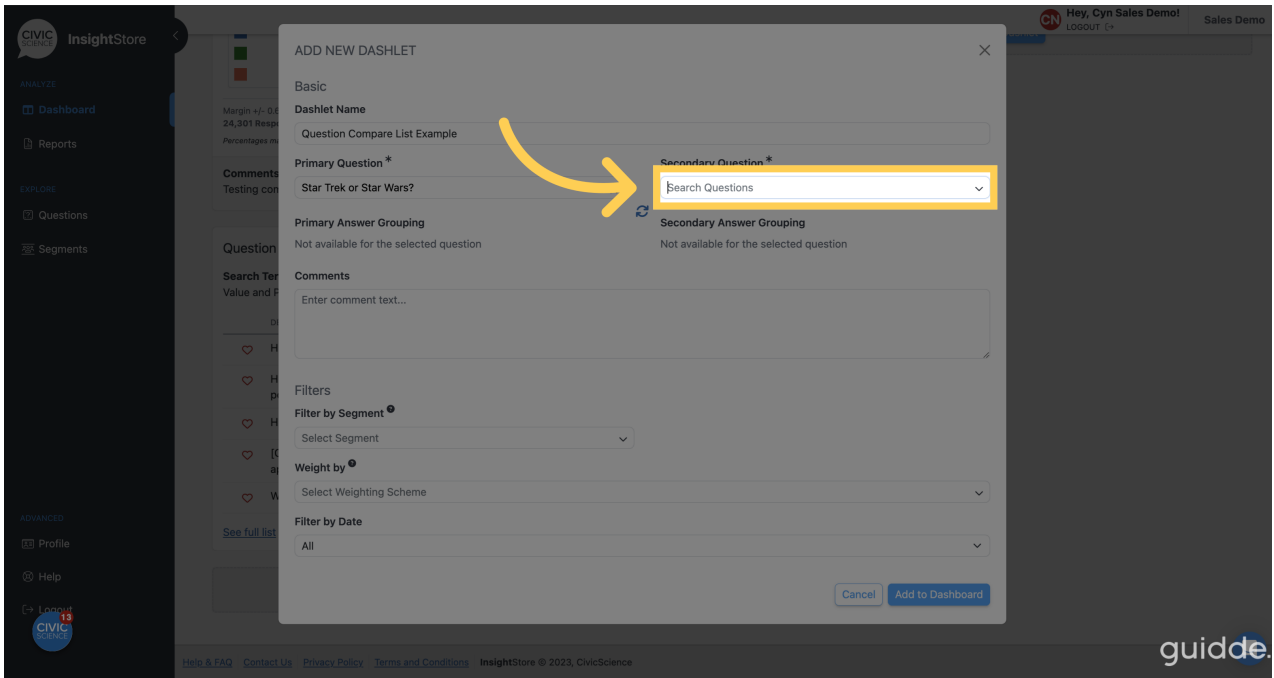

14. Enter the ID or search criteria for your second question.