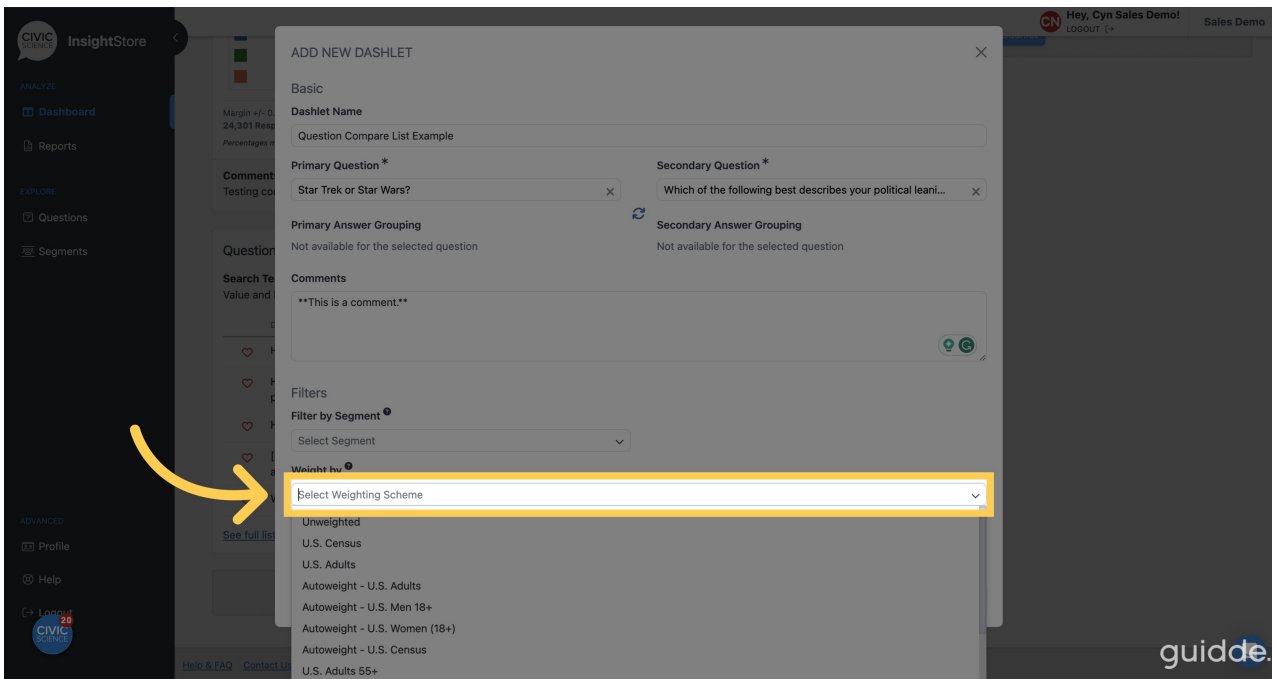

13. Go to the *Secondary Question* search field.

14. Enter the ID or search criteria for your second question.

15. Select your question from the results list.

16. Enter any desired comments in the *Comment* field. You may use **basic markdown** to format them.

17. Choose a segment if desired.

18. Apply a weighting scheme.

19. Choose a date filter if needed.

20. Click *Add to Dashboard* and view your new dashlet.

21. To relocate the dashlet, click the move cursor symbol and drag the dashlet to its desired position.