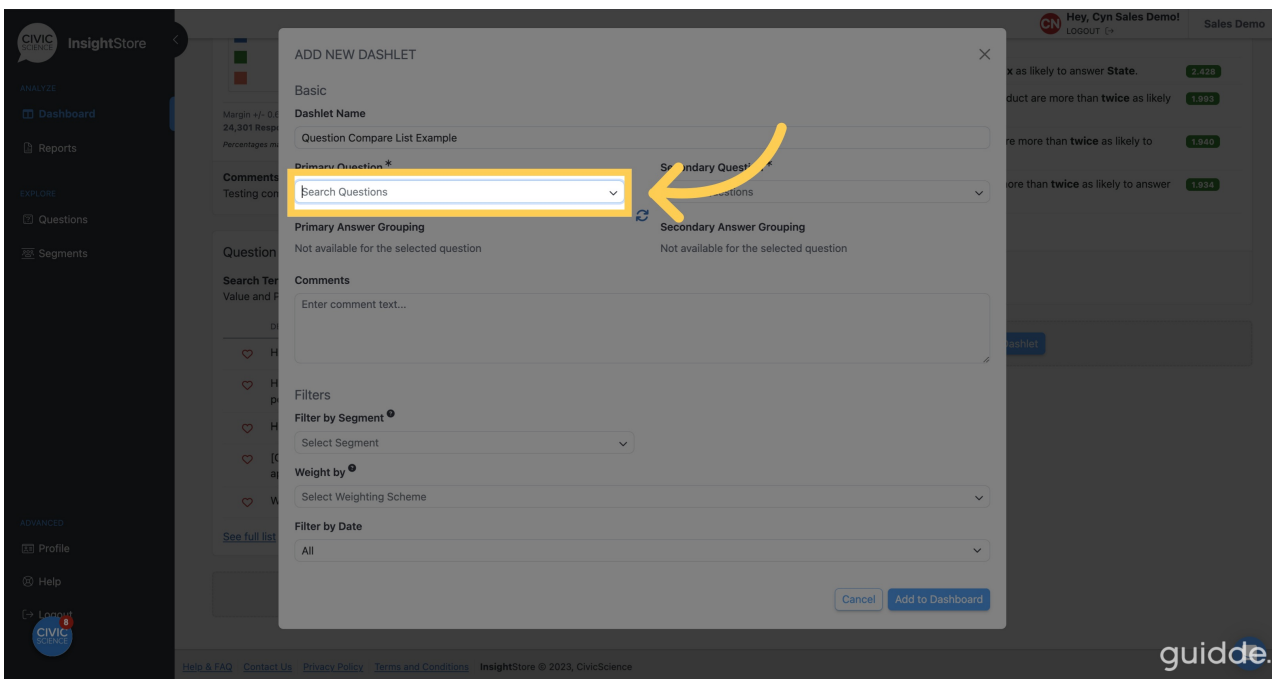

3. Go to the *Dashboard* dropdown menu.

4. Select your dashboard from the list.

5. Go to the bottom of the dashboard and click *Add New Dashlet*.

6. Select *Question Compare* from the dropdown list.

7. Click *Next* to continue.

8. Go to the *Dashlet Name* field.

9. Enter a descriptive name for your dashlet.

10. Go to the *Primary Question* search field.

11. Enter an ID or search criteria for the first question.

12. Choose your question from the results list.