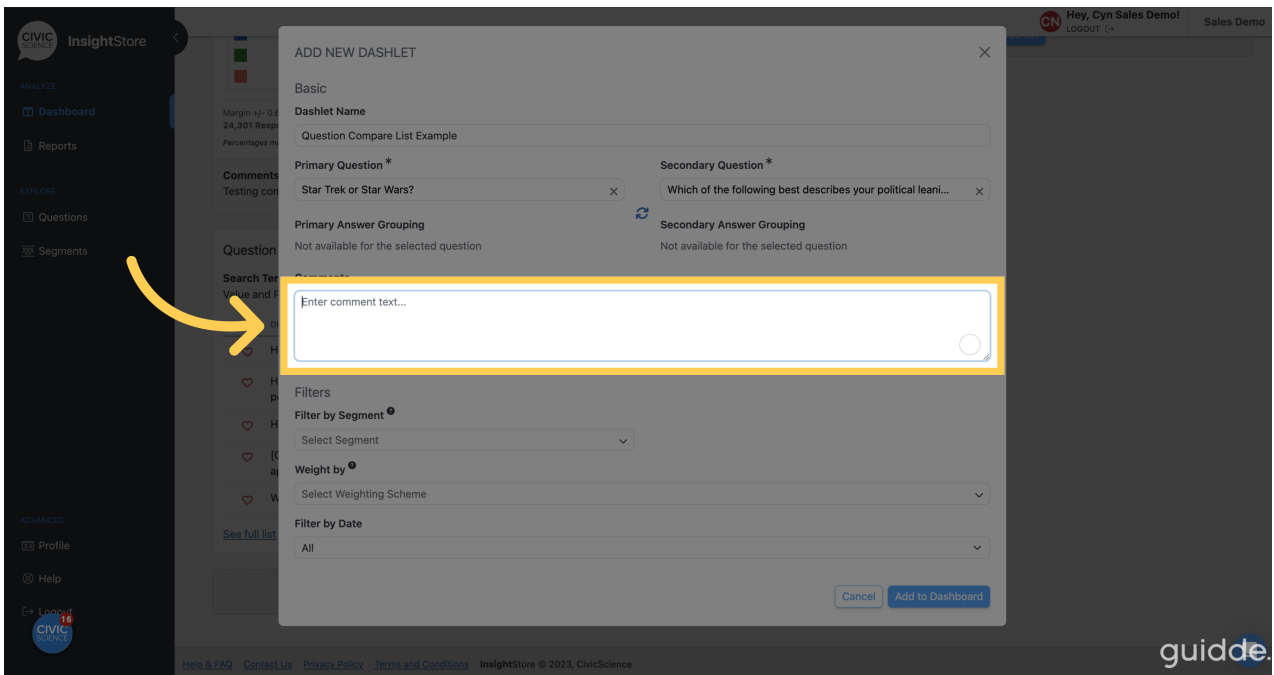

8. Go to the *Dashlet Name* field.

9. Enter a descriptive name for your dashlet.

10. Go to the *Primary Question* search field.

11. Enter an ID or search criteria for the first question.

12. Choose your question from the results list.

13. Go to the *Secondary Question* search field.

14. Enter the ID or search criteria for your second question.

15. Select your question from the results list.

16. Enter any desired comments in the *Comment* field. You may use **basic markdown** to format them.

17. Choose a segment if desired.

18. Apply a weighting scheme.

19. Choose a date filter if needed.

20. Click *Add to Dashboard* and view your new dashlet.

21. To relocate the dashlet, click the move cursor symbol and drag the dashlet to its desired position.