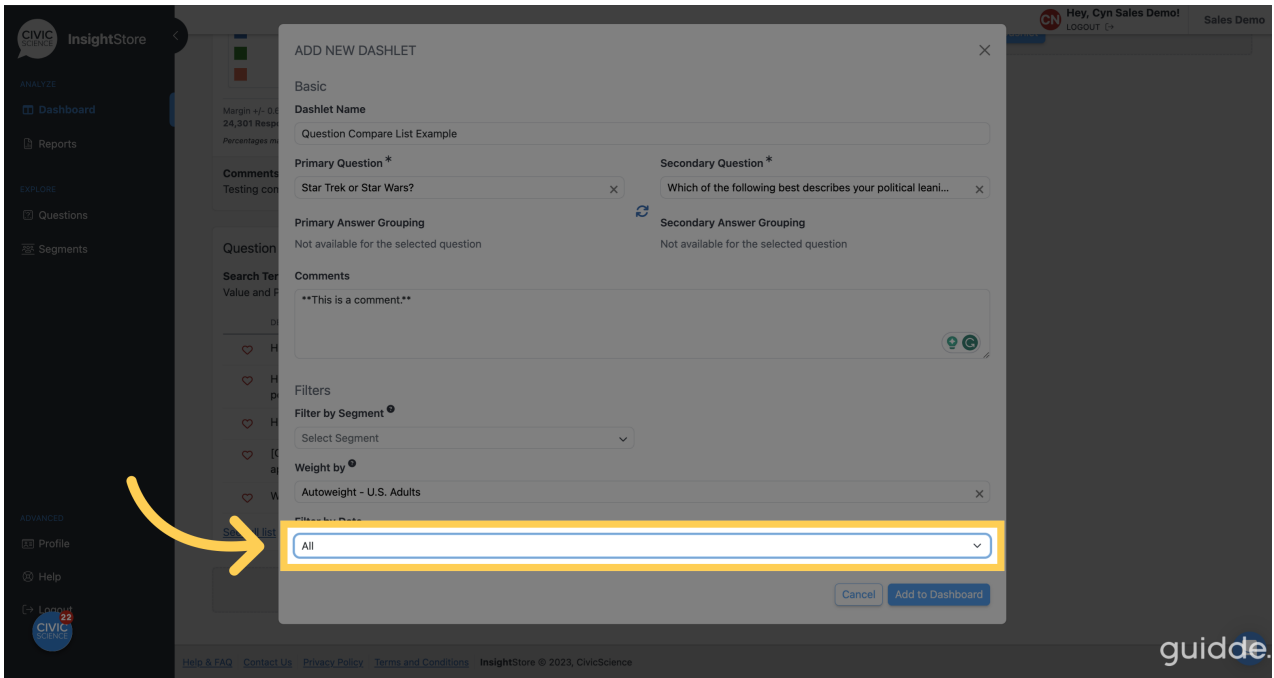

13. Go to the *Secondary Question* search field.

14. Enter the ID or search criteria for your second question.

15. Select your question from the results list.

16. Enter any desired comments in the *Comment* field. You may use **basic markdown** to format them.

17. Choose a segment if desired.

18. Apply a weighting scheme.

19. Choose a date filter if needed.

20. Click *Add to Dashboard* and view your new dashlet.

21. To relocate the dashlet, click the move cursor symbol and drag the dashlet to its desired position.