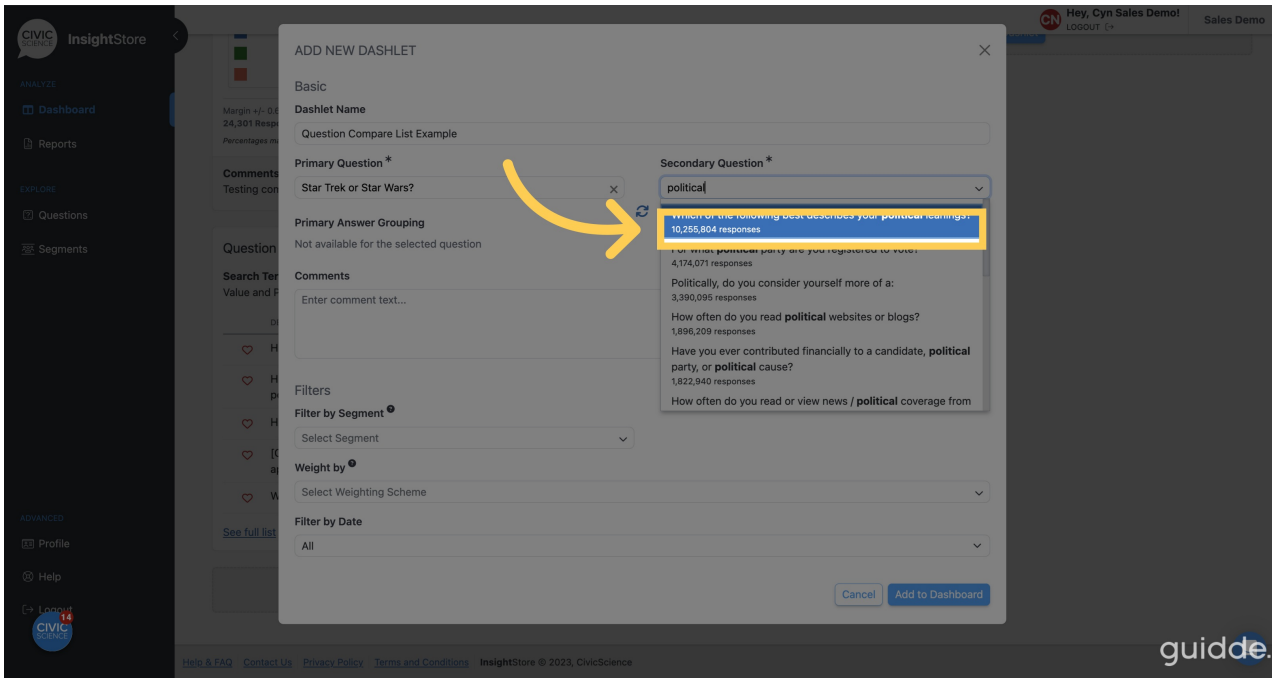

16. Enter any desired comments in the *Comment* field. You may use **basic markdown** to format them.