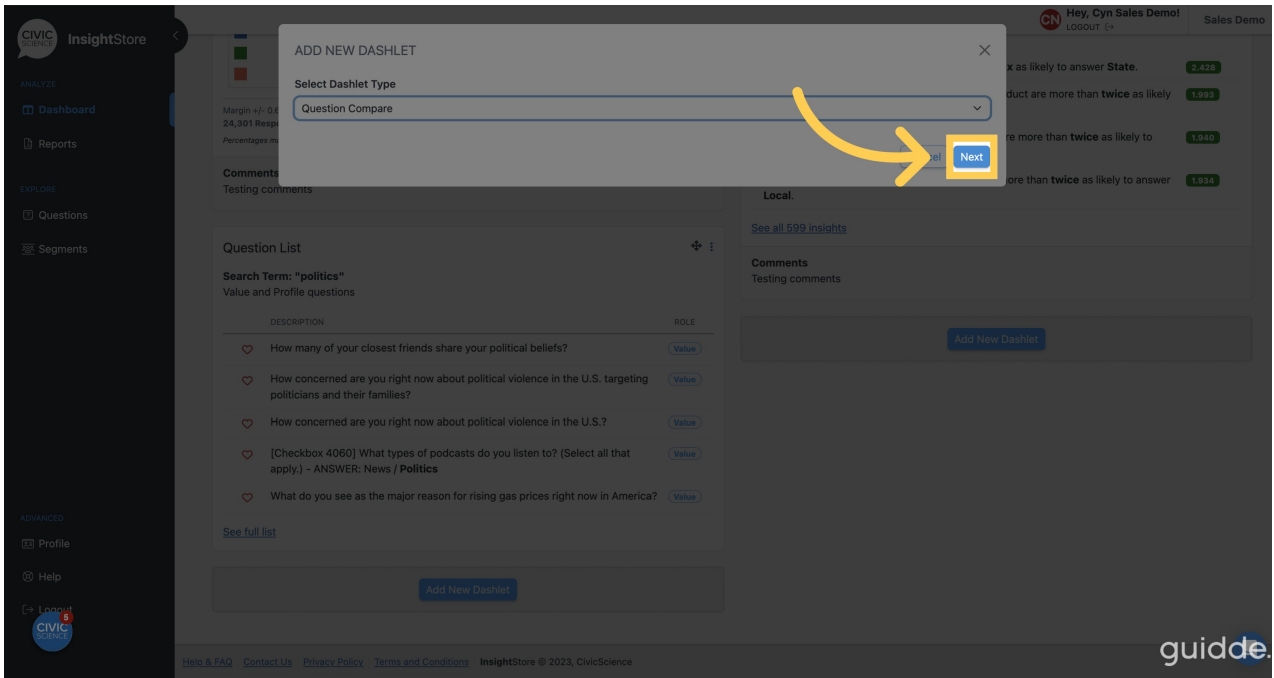

3. Go to the *Dashboard* dropdown menu.

4. Select your dashboard from the list.

5. Go to the bottom of the dashboard and click *Add New Dashlet*.

6. Select *Question Compare* from the dropdown list.

7. Click *Next* to continue.