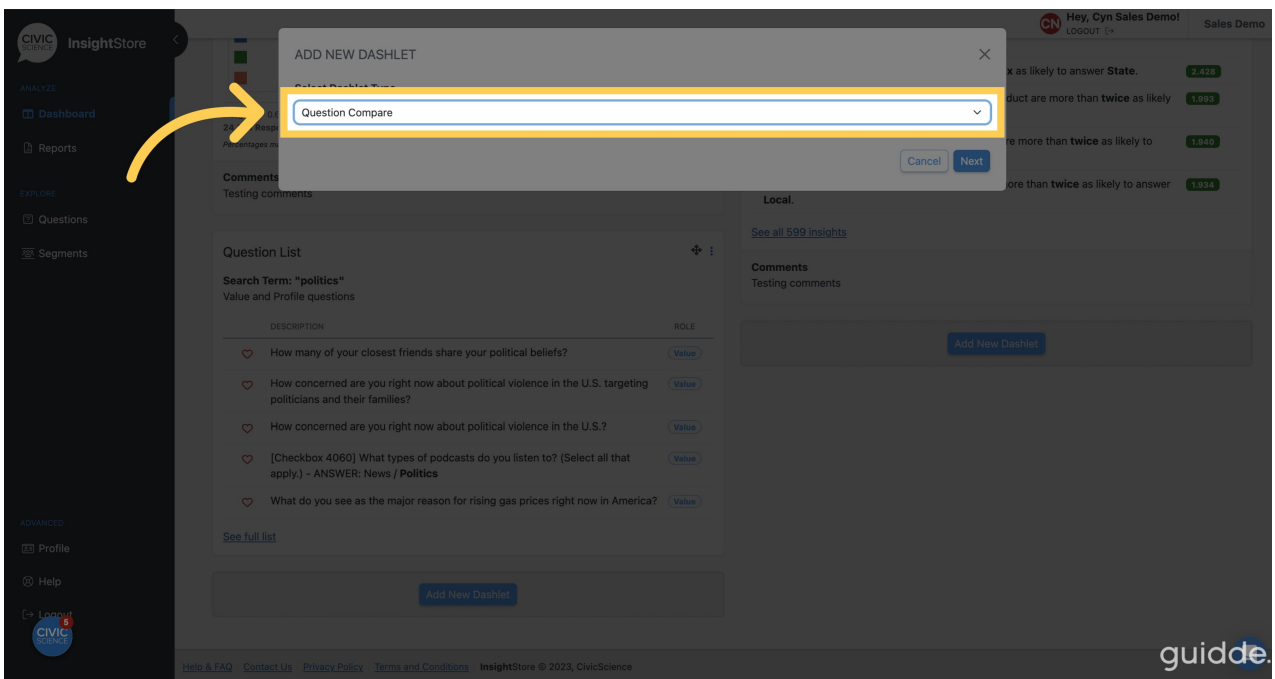

3. Go to the *Dashboard* dropdown menu.

4. Select your dashboard from the list.

5. Go to the bottom of the dashboard and click *Add New Dashlet*.

6. Select *Question Compare* from the dropdown list.

7. Click *Next* to continue.

8. Go to the *Dashlet Name* field.

9. Enter a descriptive name for your dashlet.

10. Go to the *Primary Question* search field.

11. Enter an ID or search criteria for the first question.

12. Choose your question from the results list.