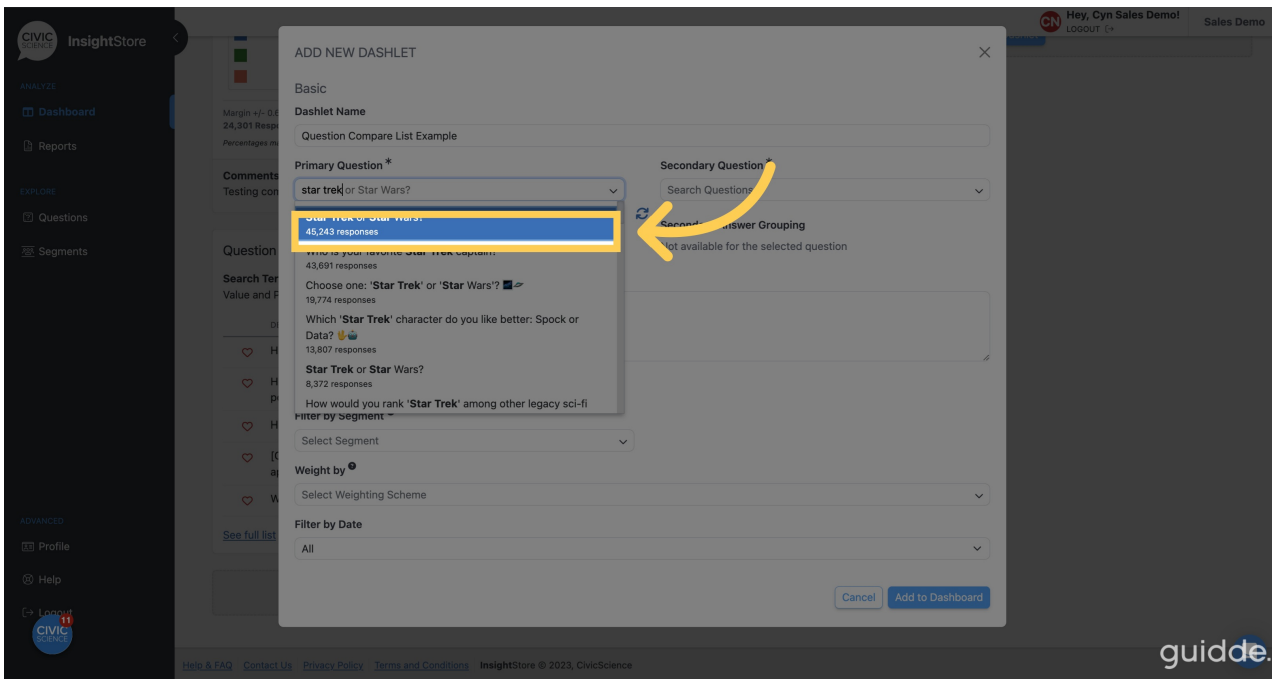

8. Go to the *Dashlet Name* field.

9. Enter a descriptive name for your dashlet.

10. Go to the *Primary Question* search field.

11. Enter an ID or search criteria for the first question.

12. Choose your question from the results list.