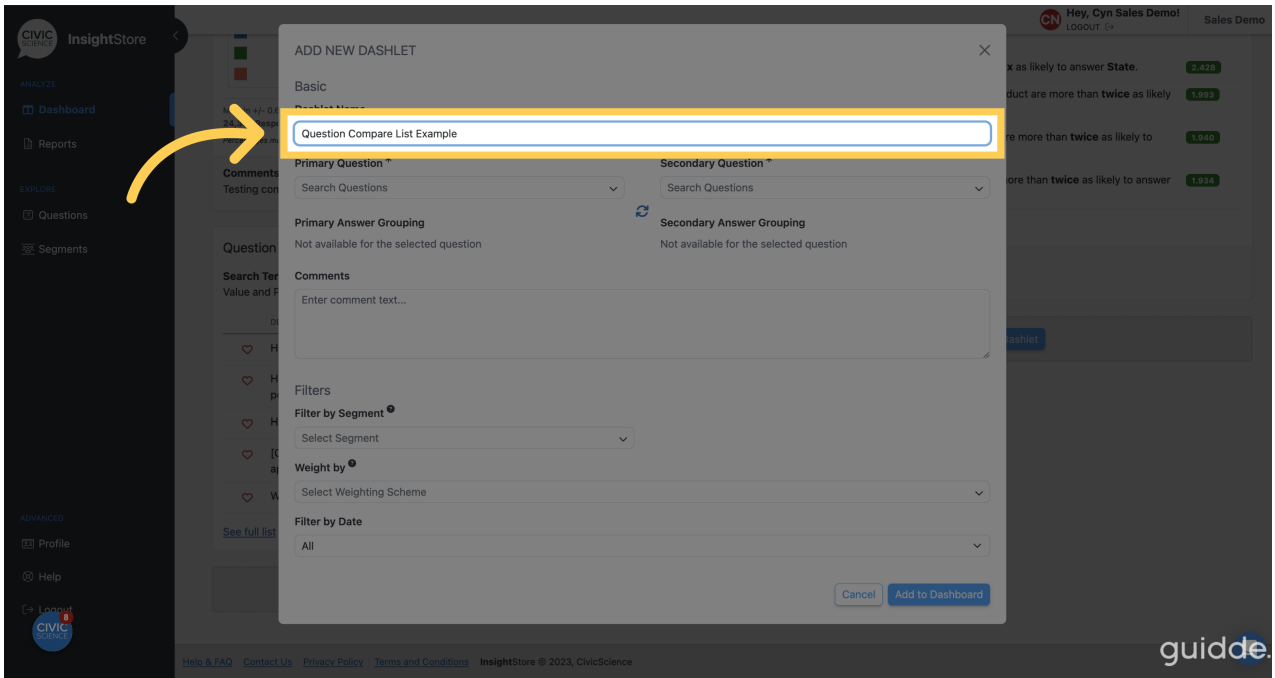

3. Go to the *Dashboard* dropdown menu.

4. Select your dashboard from the list.

5. Go to the bottom of the dashboard and click *Add New Dashlet*.

6. Select *Question Compare* from the dropdown list.

7. Click *Next* to continue.

8. Go to the *Dashlet Name* field.

9. Enter a descriptive name for your dashlet.

10. Go to the *Primary Question* search field.

11. Enter an ID or search criteria for the first question.

12. Choose your question from the results list.