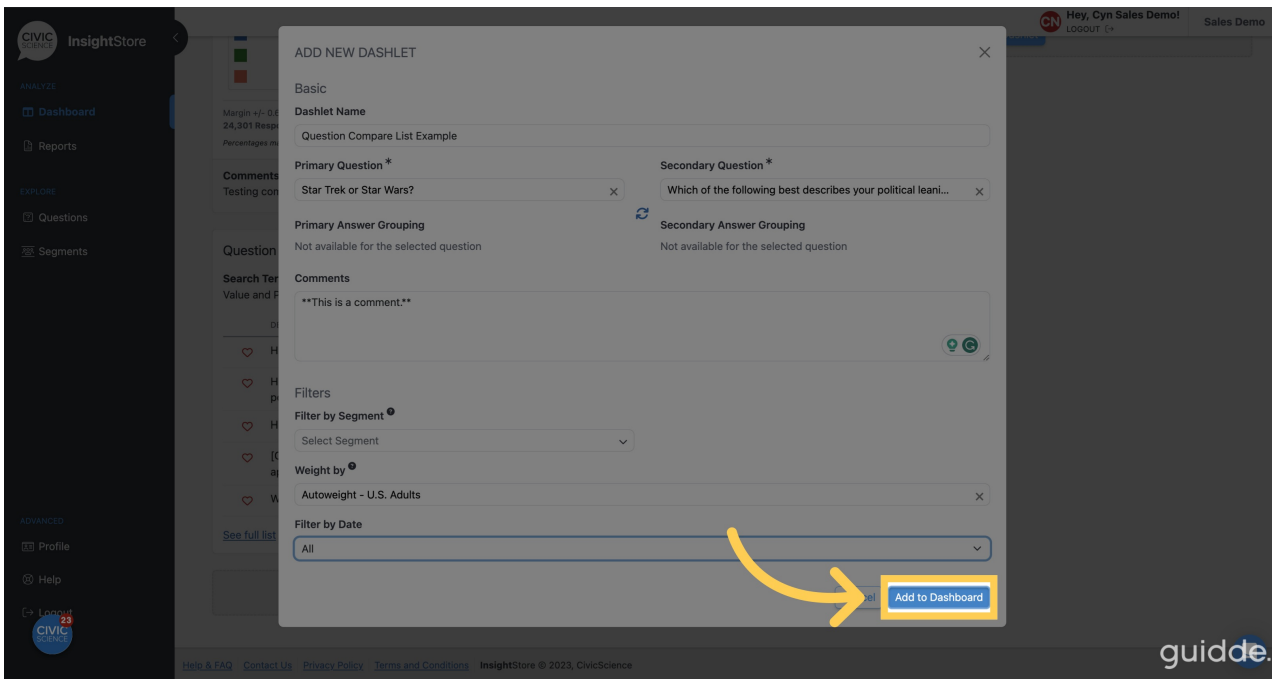

17. Choose a segment if desired.

18. Apply a weighting scheme.

19. Choose a date filter if needed.

20. Click *Add to Dashboard* and view your new dashlet.

21. To relocate the dashlet, click the move cursor symbol and drag the dashlet to its desired position.