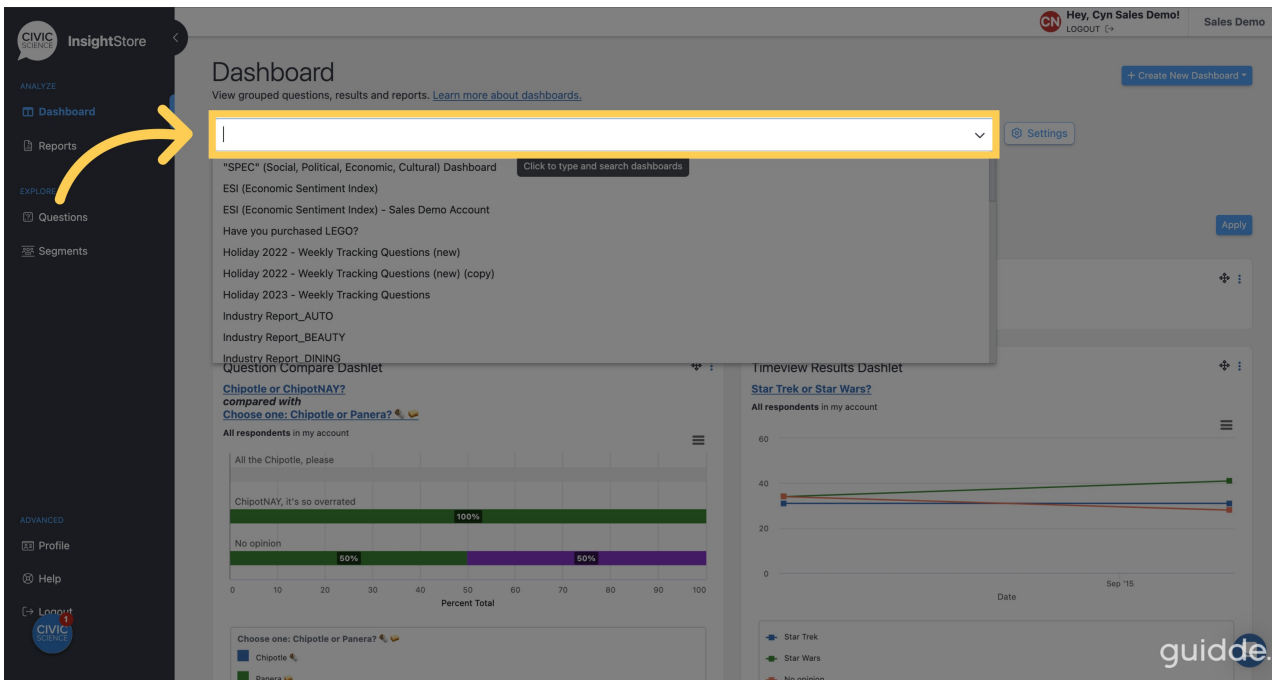

Video: adding a question compare dashlet

01/31/2024 1:29 pm EST

This guide will walk you through the steps to add a question compare dashlet to a dashboard.

Your browser does not support HTML5 video.

1. Go to insightstore.civicscience.com
2. From the landing page, click *Dashboard*.

3. Go to the *Dashboard* dropdown menu.

4. Select your dashboard from the list.

5. Go to the bottom of the dashboard and click *Add New Dashlet*.

6. Select *Question Compare* from the dropdown list.

7. Click *Next* to continue.

8. Go to the *Dashlet Name* field.

9. Enter a descriptive name for your dashlet.

10. Go to the *Primary Question* search field.

11. Enter an ID or search criteria for the first question.

12. Choose your question from the results list.