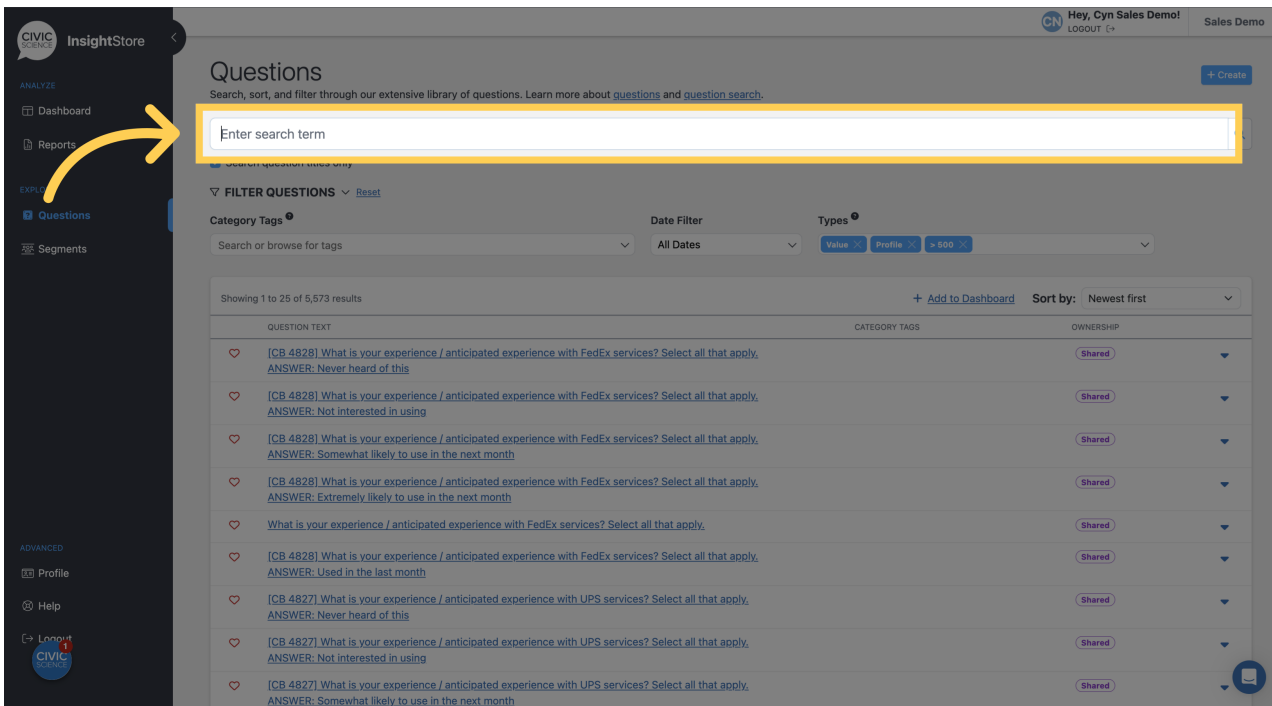

3. Go to the *Category Tags* field and select any desired tags from the dropdown menu. Choosing more than one tag broadens your search, as a Boolean "OR" is assumed.