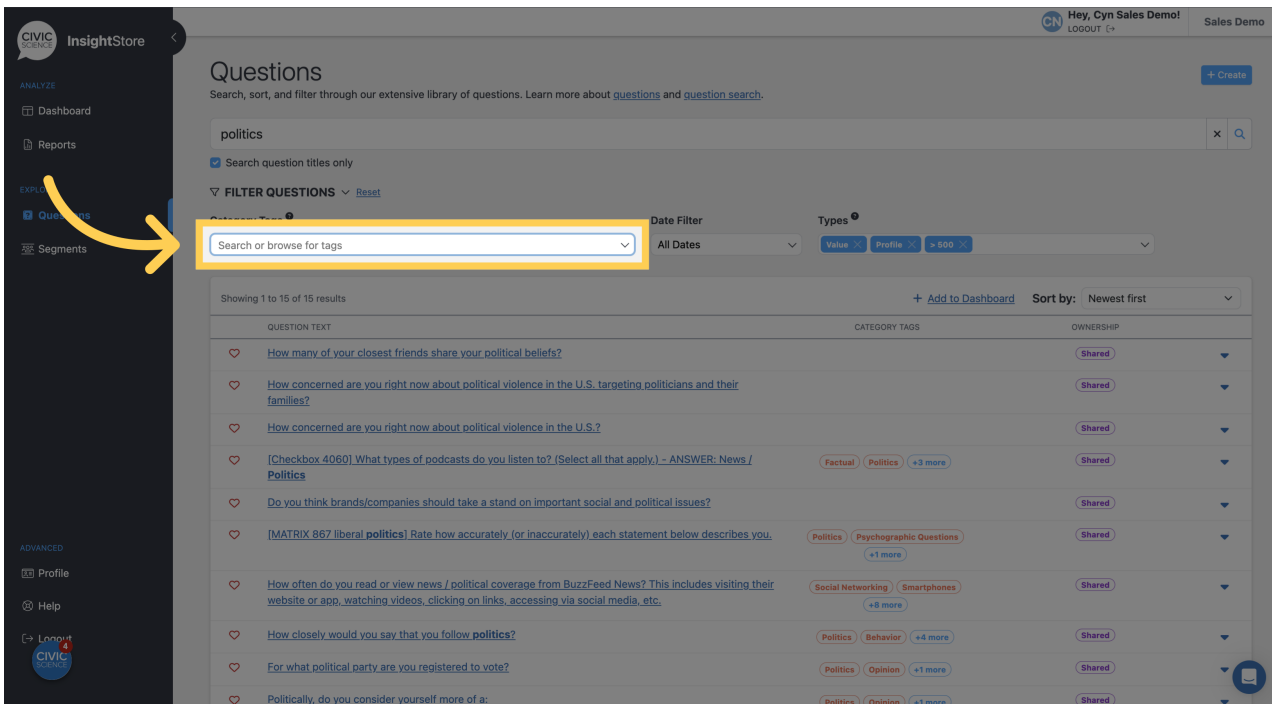

Your browser does not support HTML5 video.

Go to [insightstore.civicscience.com](https://insightstore.civicscience.com)

1. From the landing page, click *Questions* in the left navigation pane.

2. Enter a question ID or search criteria.

**3. Go to the *Category Tags* field and select any desired tags from the dropdown menu. Choosing more than one tag broadens your search, as a Boolean "OR" is assumed.**

**4. Go to the *Date Filter* field and select any date filters or the *Currently Live* option**