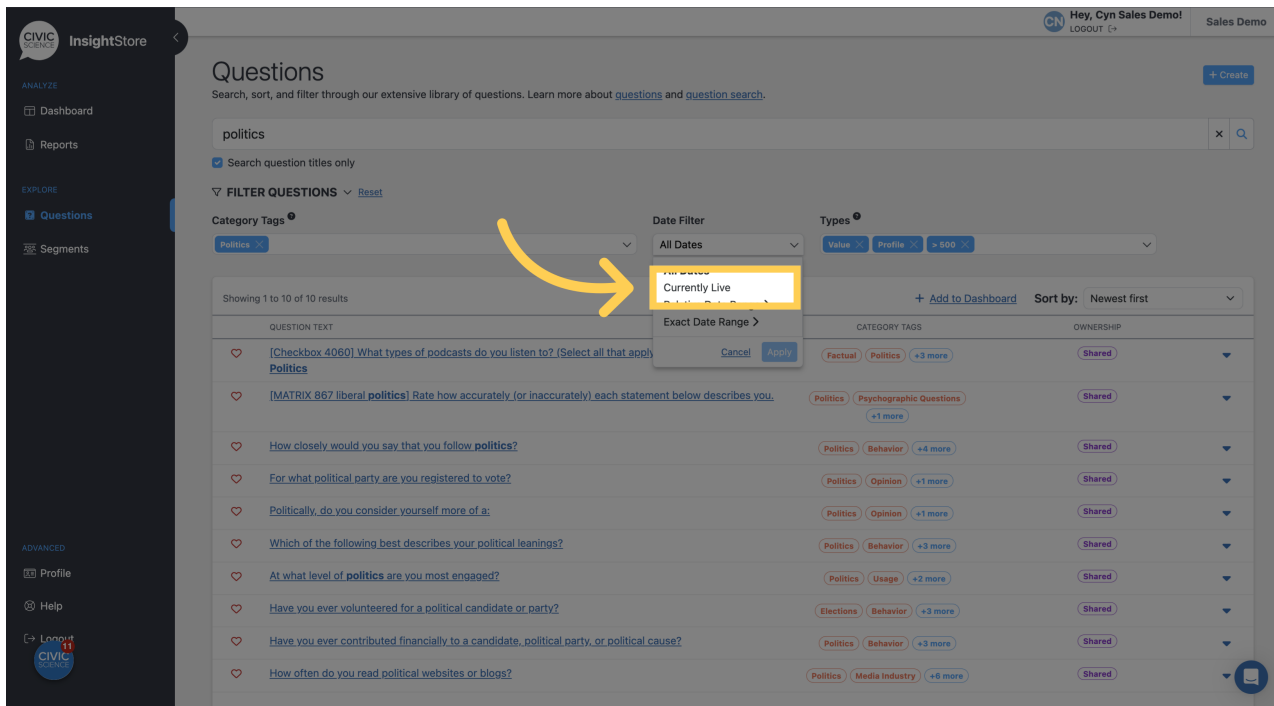

Your browser does not support HTML5 video.

Go to [insightstore.civicscience.com](https://insightstore.civicscience.com)

1. From the landing page, click *Questions* in the left navigation pane.

2. Enter a question ID or search criteria.

**3. Go to the *Category Tags* field and select any desired tags from the dropdown menu. Choosing more than one tag broadens your search, as a Boolean "OR" is assumed.**

**4. Go to the *Date Filter* field and select any date filters or the *Currently Live* option**