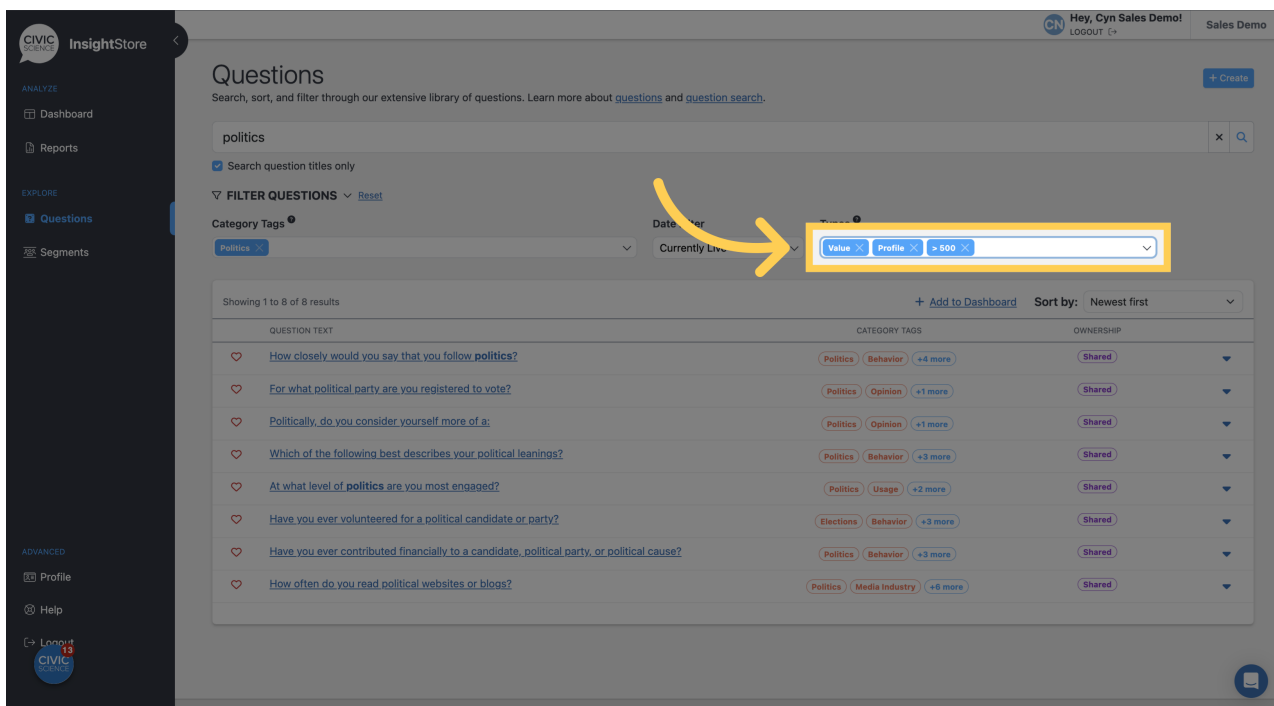

6. If you want to add the resulting list of questions to a dashboard, click **Add to Dashboard**.