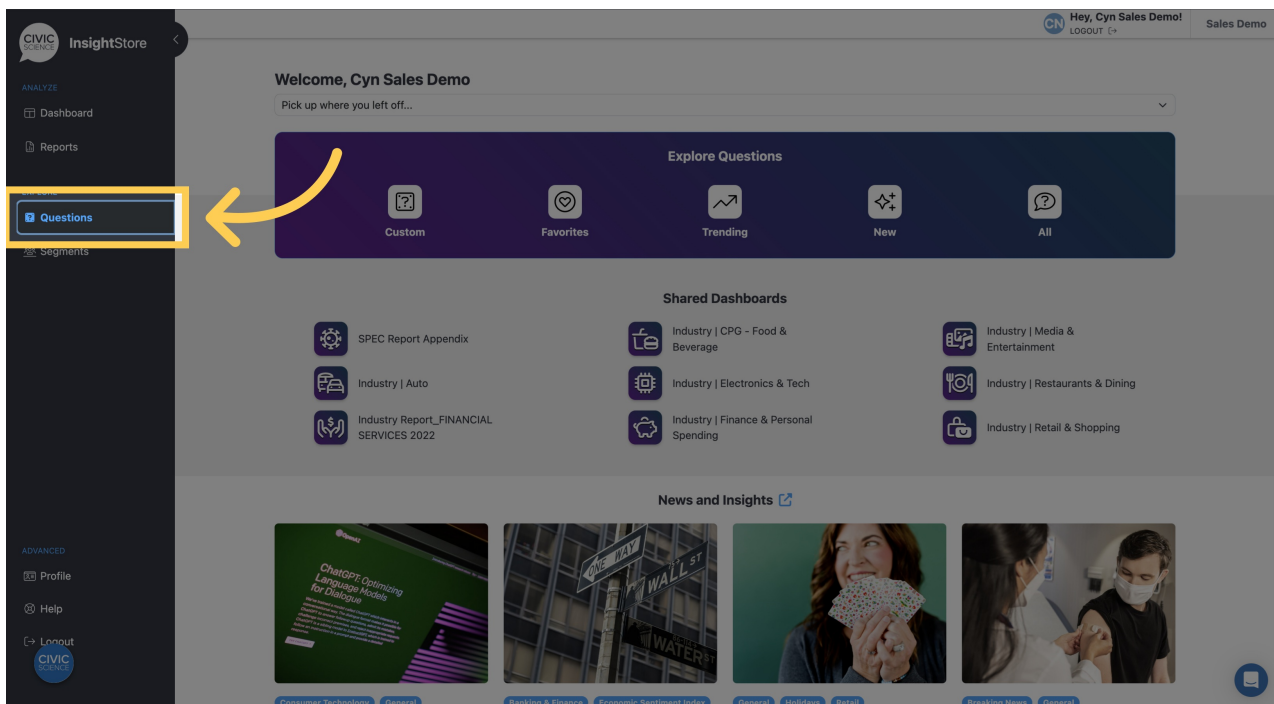

Video: searching for questions

01/31/2024 1:21 pm EST

This guide will walk you through the process of searching for questions in the Civicscience InsightStore. You will learn how to navigate the application, enter search terms, apply filters, and add a list of questions to your dashboard.

Your browser does not support HTML5 video.

Go to insightstore.civicscience.com

1. From the landing page, click *Questions* in the left navigation pane.

2. Enter a question ID or search criteria.